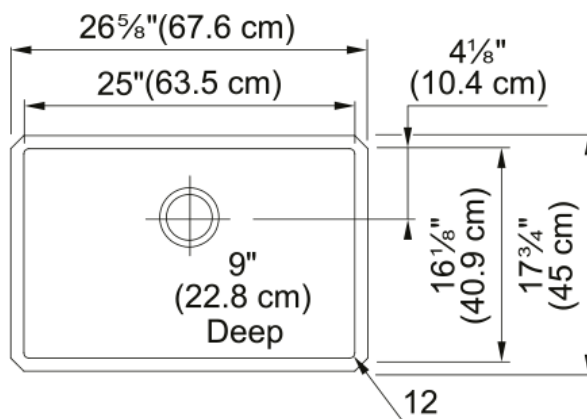

Cube Undermount Sink - CUX11025 | 122.0479.664

Elevate your kitchen experience with the Cube Series from Franke - a hand-crafted undermount sink collection that seamlessly marries Swiss precision with contemporary elegance. Our Cube sinks redefine sophistication with a smooth bowl design, providing a clean, modern aesthetic that effortlessly complements your kitchen decor. The easy-to-clean Pearl finish enhances the sink's visual appeal and simplifies maintenance, resisting stains and water spots for a lasting, pristine shine. Transform your kitchen into a haven of style and functionality with the Cube Series - where precision, design, and ease-of-use converge for an exceptional sink experience.

Aspect

Sink type	Sink
Type of material	Stainless steel
Number of bowls	1
Color	Steel
Surface finish	Pearl

Product Dimensions

Length (right to left)	26.654
Width (front to back)	17.717
Large bowl size: right to left	25
Large bowl size: front to back	16.142
Large bowl: depth	9.016

Installation

Minimum cabinet size	30"

Product specifications

Installation type	Undermount
Drain hole	3 1/2"
Position of drainer	No drainer

Product identification

Product brand	FRANKE
Product family	Maris
Collection	Cube
Certified by	CUPC

Features

Drainers number	No drainer
Product reversibility	No