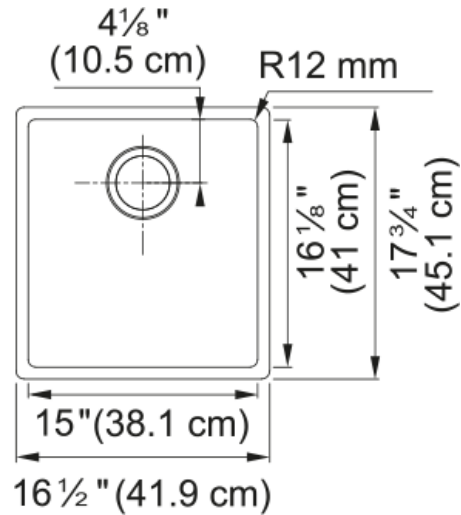

Cube Undermount Sink - CUX11015 | 122.0371.982

Elevate your kitchen experience with the Cube Series from Franke - a hand-crafted undermount sink collection that seamlessly marries Swiss precision with contemporary elegance. Our Cube sinks redefine sophistication with a smooth bowl design, providing a clean, modern aesthetic that effortlessly complements your kitchen decor. The easy-to-clean Pearl finish enhances the sink's visual appeal and simplifies maintenance, resisting stains and water spots for a lasting, pristine shine. Transform your kitchen into a haven of style and functionality with the Cube Series - where precision, design, and ease-of-use converge for an exceptional sink experience.

Aspect

Sink type	Sink
Type of material	Stainless steel
Number of bowls	1
Color	Steel
Surface finish	Pearl

Product Dimensions

Length (right to left)	16.5
Width (front to back)	17.756
Large bowl size: right to left	15
Large bowl size: front to back	16.142
Large bowl: depth	9.016

Installation

Minimum cabinet size	21"

Product specifications

Installation type	Undermount
Drain hole	3 1/2"
Position of drainer	No drainer

Product identification

Product brand	FRANKE
Product family	Maris
Collection	Cube
Certified by	IAPMO

Features

Drainers number	No drainer
Product reversibility	No