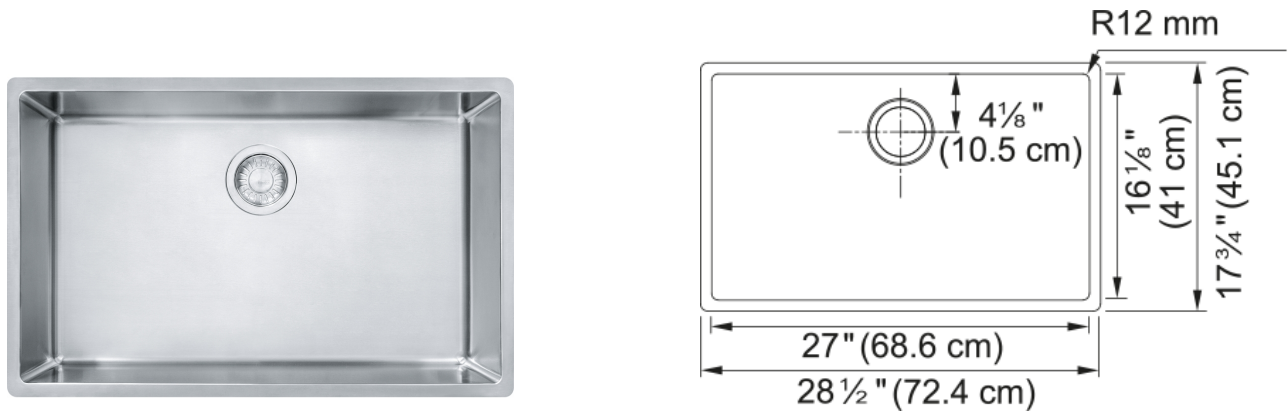

Cube Undermount Sink - CUX11027 | 122.0371.979

Elevate your kitchen experience with the Cube Series from Franke - a hand-crafted undermount sink collection that seamlessly marries Swiss precision with contemporary elegance. Our Cube sinks redefine sophistication with a smooth bowl design, providing a clean, modern aesthetic that effortlessly complements your kitchen decor. The easy-to-clean Pearl finish enhances the sink's visual appeal and simplifies maintenance, resisting stains and water spots for a lasting, pristine shine. Transform your kitchen into a haven of style and functionality with the Cube Series - where precision, design, and ease-of-use converge for an exceptional sink experience.

Aspect

Sink type	Sink
Type of material	Stainless steel
Number of bowls	1
Color	Steel
Surface finish	Pearl

Product Dimensions

Length (right to left)	28.5
Width (front to back)	17.756
Large bowl size: right to left	27.008
Large bowl size: front to back	16.142
Large bowl: depth	9.016

Installation

Minimum cabinet size	33"
----------------------	-----

Product specifications

Installation type	Undermount
Drain hole	3 1/2"
Position of drainer	No drainer

Product identification

Product brand	FRANKE
Product family	Maris
Collection	Cube
Certified by	IAPMO