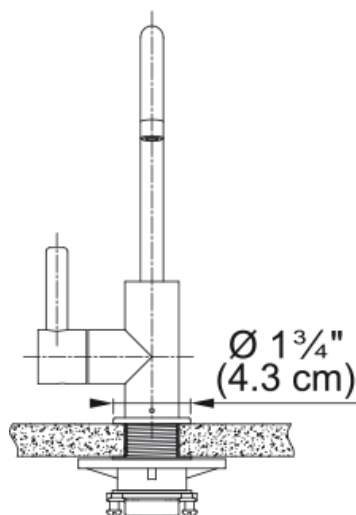

Eos Neo Hot Filtered - EOS-HO-CHR | 119.0685.328

8.75-in Hot Water Filtered Faucet in Polished Chrome. Eos Neo filtration faucets match the rest of the faucet collection in both finish and style and create a coordinated look in your home. The solid 304 stainless steel construction delivers corrosion resistance inside and out. The durable PVD finish is resistant to scratching, and the color never fades, even with frequent cleaning. A laminar aerator ensures the delivery of a clear, non-splashing water stream with very little noise. This filtration faucet is compatible with most under-counter reverse osmosis systems, is NSF 58 certified, and is ADA and AB100 compliant.

Aspect

Spout type	J - spout
Color	Polished chrome
Type of material	Stainless steel 304

Product Dimensions

Faucet hole diameter	31,75 mm
Cartridge dimension	12,70 mm

Installation

Mounting type	Shank
Water supply hose connection	3/8"
Water supply hose length	1524 mm