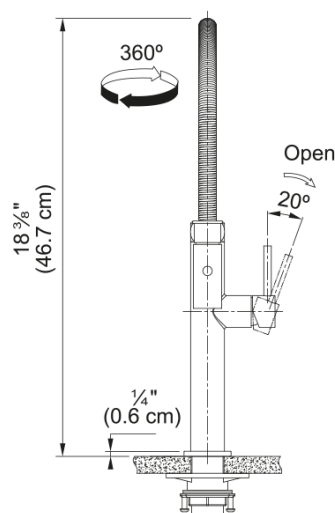

Pescara 2.0 Semi-Pro - PES2-SP-304 | 115.0749.958

Pescara 2.0 18.3-inch Single Handle Semi-Pro Spray Faucet in Stainless Steel. Crafted from solid 304 stainless steel, the Pescara 2.0 delivers exceptional durability and superior hygiene. Designed with a sleek, refined handle and equipped with a 25 mm cartridge, it's built for modern kitchens and high-performance tasks. Stunning PVD-coated springs elevate the design, blending functional excellence with a curated, elegant aesthetic. The Magnetic Spray Holder ensures secure docking, enhanced durability, and a streamlined, hygienic appearance. The Laminar Aerator delivers a crystal-clear, non-splashing water stream with exceptionally low noise for added comfort. Pair it with Franke sinks and accessories for a kitchen setup that's both stylish and highly functional.

Aspect

Spout type	S - semi-professional
Product color	Stainless steel
Type of material	Stainless steel 304
Flexible pullout hose material	Nylon black
Spray head material	Stainless steel

Product Dimensions

Height Overall	18.386
Faucet hole diameter	35 mm
Cartridge dimension	25 mm

Installation

Mounting type	Shank
Water supply hose connection	1/2"
Water supply hose length	17.72 in

Product specifications

Pressure	High pressure
Faucet type	Spray
Faucet operation	Side lever
Faucet rotation	360°