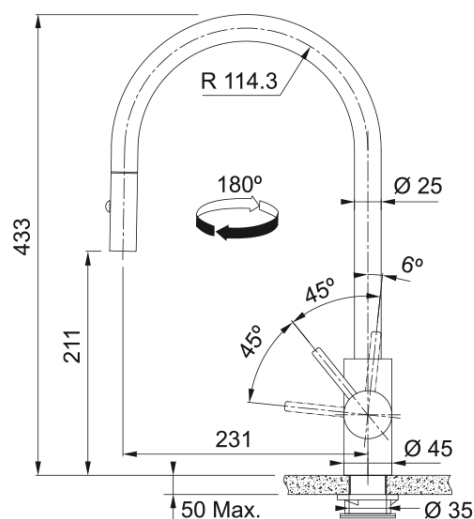

## Eos Neo Pull-Down Faucet - EOS-PD-ANT | 115.0700.765

17-in Single Handle Pull-Down Kitchen Faucet in Anthracite. The Eos Neo faucet combines all the advantages of a modern faucet in a straightforward design. Its tall spout makes it ideal for washing vegetables or filling large pots. The laminar aerator ensures a clear, non-splashing water stream with minimal noise, while the single handle allows for precise control over the amount and temperature of the water. This faucet is constructed with 304 stainless steel and delivers corrosion resistance inside and out. The durable PVD finish is resistant to scratching and the color never fades, even with frequent cleaning. The pull-down spray head allows you to quickly toggle between a gentle stream or a powerful spray for efficient cleaning. ADA and AB100 compliant.

### Aspect

Spout type	J - spout
Product color	Anthracite
Type of material	Stainless steel 304
Flexible pullout hose material	Nylon black
Spray head material	Stainless steel

### Product Dimensions

Height Overall	17.047
Faucet hole diameter	35 mm
Cartridge dimension	35 mm

### Installation

Mounting type	Shank
Water supply hose connection	1/2"
Water supply hose length	31.50 in