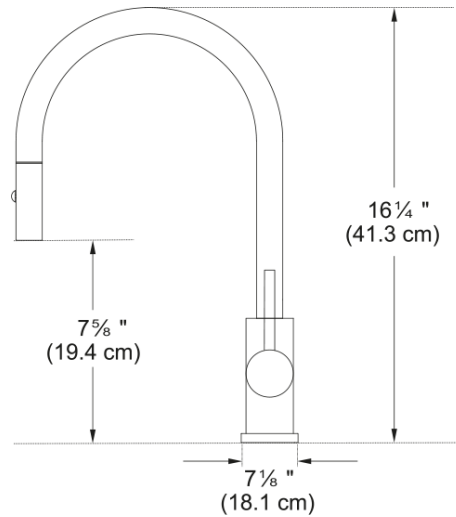

Cube Outdoor Faucet - FF3352 | 115.0528.017

16.25-in. Single Handle Pull-Down Outdoor Kitchen Faucet in Stainless Steel. Manufactured with T316 stainless steel – one of the most corrosion-resistant grades available – this faucet can withstand rain, cold, snow, and heavy use. The high arc spout and pull-down dual spray head easily accommodates large pots and allows you to reach each corner of the sink. Pair with a Franke Outdoor Series stainless steel sink to create a highly functional and beautiful backyard oasis.

Aspect

Spout type	J - spout
Product color	Stainless steel
Type of material	Stainless steel 304
Flexible pullout hose material	Textile
Spray head material	Stainless steel

Product Dimensions

Height Overall	16.26
Faucet hole diameter	35 mm
Cartridge dimension	35 mm

Installation

Mounting type	Shank
Water supply hose connection	1/2"
Water supply hose length	23.62 in

Product specifications

Pressure	High pressure
Faucet type	Spray
Faucet operation	Side lever
Faucet rotation	360°