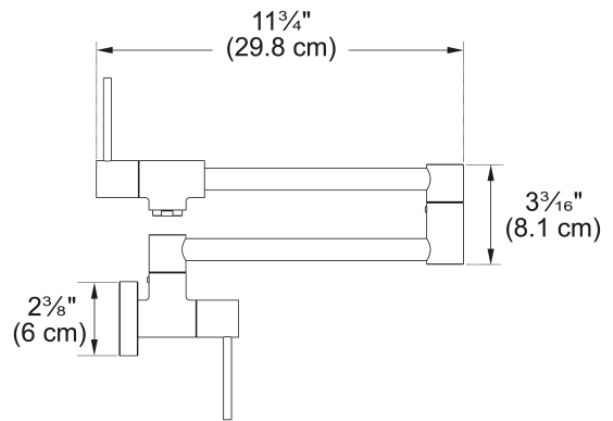

Pescara Pot Filler - PF4400 | 115.0482.423

Pescara Polished Chrome Two Handle Wall Mounted Pot Filler. A 180-degree spout swivel range provides ample reach and rotation for filling large pots on stovetops. Solid brass construction ensures long-lasting performance. Two handles offer control at the point of use and wall.

Aspect

Spout type	L - spout
Product color	Polished chrome
Type of material	Brass

Product Dimensions

Faucet hole diameter	35 mm
----------------------	-------

Installation

Mounting type	Shank
Water supply hose connection	1/2"
Water supply hose length	25.59 in

Product specifications

Pressure	High pressure
Faucet type	Pot filler
Faucet operation	Dual Lever
Faucet rotation	180°

Product identification

Brand	FRANKE
Product family	None
Collection	Pescara

Features

Water saving feature	Yes
Type of aerator	Honeycomb