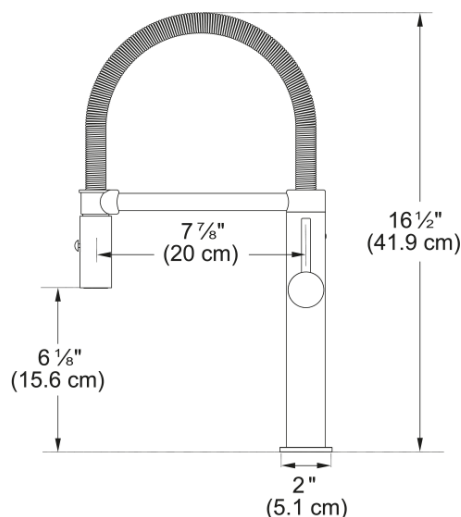

Pescara Semi-Pro Faucet - PES-SP-304 | 115.0442.968

Stainless Steel 16.5-inch Single Handle Semi-Pro Kitchen Faucet with Magnetic Sprayer Dock. The intuitive, ergonomic design allows easy toggling between spray and stream. The arch design offers exceptional space for cleaning or filling large pots and pans. The ECO cartridge's built-in water-saving feature helps conserve water during everyday kitchen tasks. The magnetic docking system provides an intuitive, quick release and keeps the spray head securely in place when not in use. Solid brass construction ensures long-lasting performance. This model replaces the FFPD4450 Pescara Faucet

Aspect

Spout type	S - semi-professional
Product color	Stainless steel
Type of material	Stainless steel 304
Flexible pullout hose material	Metal
Spray head material	Stainless steel

Product Dimensions

Height Overall	16.496
Faucet hole diameter	35 mm
Cartridge dimension	28 mm

Installation

Mounting type	Shank
Water supply hose connection	1/2"
Water supply hose length	25.59 in

Product specifications

Pressure	High pressure
Faucet type	Spray
Faucet operation	Side lever
Faucet rotation	360°