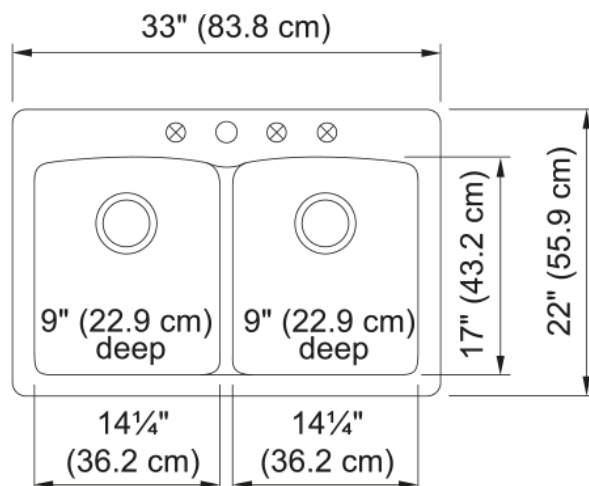

Ellipse Dual Mount Sink - EDCH33229-1 | 114.0155.297

33.0-in. x 22.0-in. Champagne Granite Double Bowl Kitchen Sink. Franke Ellipse is an easy-to-maintain kitchen sink that will enhance the simple joys of cooking. Made with 80% quartz, the most durable component of granite; and bonded with 20% acrylic resin, and available in a variety of size and configuration options provides your kitchen with a long-lasting focal point through its classic style and enduring color options.

Aspect

| | |
|------------------|-----------|
| Sink type | Sink |
| Type of material | Granite |
| Number of bowls | 2 |
| Color | Champagne |
| Surface finish | None |

Product Dimensions

| | |
|--------------------------------|--------|
| Length (right to left) | 33 |
| Width (front to back) | 22 |
| Large bowl size: right to left | 14.331 |
| Large bowl size: front to back | 16.89 |
| Large bowl: depth | 9.016 |
| Small bowl size: right to left | 14.331 |
| Small bowl size: front to back | 16.89 |
| Small bowl: depth | 9.016 |

Installation

| | |
|----------------------|-----|
| Minimum cabinet size | 36" |
|----------------------|-----|

Product specifications

| | |
|---------------------|--------------------|
| Installation type | Topmount / drop in |
| Drain hole | 3 1/2" |
| Position of drainer | No drainer |