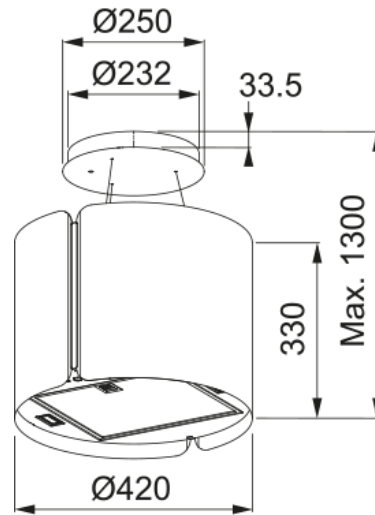

HOOD FSMS F42 SS/BK MATT/2 | 345.0654.870

Smart Suspended, FSMS F42 SS/BK MATT Stainless Steel Hood. Sleek and minimalist styling. A lamp lookalike hood suitable for an island kitchen with the latest quiet motor. Hangs from 3 wires. Plug in carbon filter - easy to change.

Product Information

Hood category	Suspended
Finish	Stainless Steel/Black Matt

Dimensions

Width in mm	420.0
Diam. air outlet	150

Energy specifications

Plug type	No plug
Annual energy consumption AEC	55.8
F. dynamic efficiency class	A
Light Efficiency Class	A
Grease filtering efficiency cl	C
Motor voltage	220-240V 50-60Hz
Motor Gr comm.name	SP A+
Number of motor	1

Installation

Installation	Island

Product specifications

Air quality sensor	No
Energy efficiency class	A
Not return valve	No
Back Outlet	No
Zero Drip	No

Product identification

Product brand	FRANKE
Product family	Smart
Model range	SUSPENDED SMART
Dimming Led	No