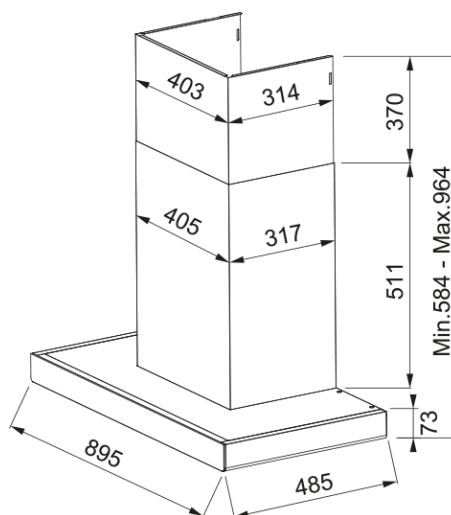

FSM 90CM T shape hood FT960NX Noplug SM | 325.0720.127

FSM 90CM T shape hood FT960NX No plug and SEA market

Product Information

Hood category T-Shape

Finish Black Steel

Dimensions

Width in mm 900.0

Diam. air outlet 185

Speed setting 8+i

Type of filter Aluminium