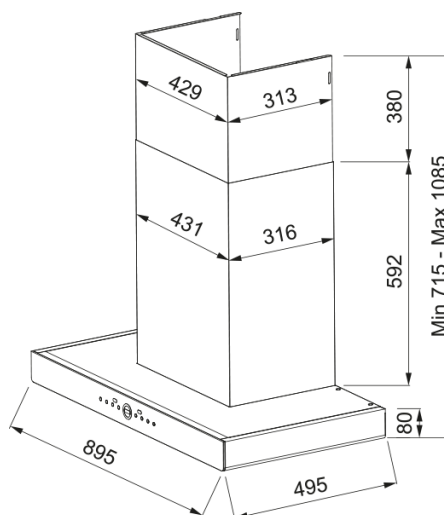

FMY 90CM T shape hood FT966NX Noplug SM | 325.0720.125

FMY 90CM T shape hood FT966NX No plug and SEA market

Product Information

Hood category T-Shape

Finish Black body/stainless steel

Dimensions

Width in mm 900.0

Diam. air outlet 185

Energy specifications

Plug type No plug

Number of motor 1

Installation

Installation Wall

Product specifications

Energy efficiency class N/A

Speed setting 8+i

Type of filter Aluminium