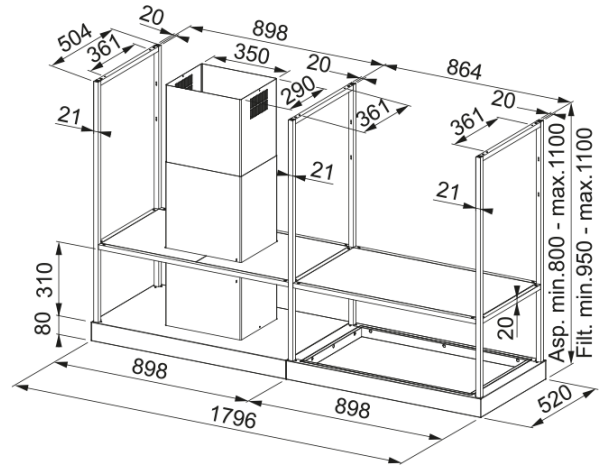

Mythos T-Shelf FMY BK MATT F180 | 325.0678.073

HOOD FMY BK MATT F180 FRANKE

Product Information

Hood category T-Shape

Finish Black Extra Matt

Dimensions

Width in mm 1800.0

Diam. air outlet 150

Energy specifications

Plug type No plug

Annual energy consumption AEC 62.5

F. dynamic efficiency class A

Light Efficiency Class A

Grease filtering efficiency cl C

Motor voltage 220-240V 50-60Hz

Motor Gr comm.name SP A+

Number of motor 1

Installation

Installation Island

Product specifications

Air quality sensor No

Energy efficiency class A

Not return valve No

Back Outlet No

Zero Drip No

Product identification

Product brand FRANKE

Product family Mythos

Model range MYTHOS T-SHELF

Dimming Led SEE SETTING FILE