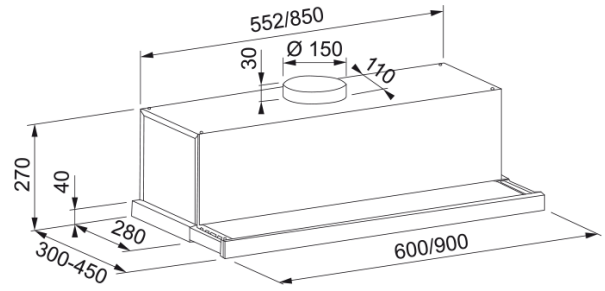

Hood CXW-200-FPG905 SM | 315.0575.883

Hood CXW-200-FPG905 SM

Product Information

Hood category Pull-out

Dimensions

Width in mm 900.0

Diam. air outlet 150

Energy specifications