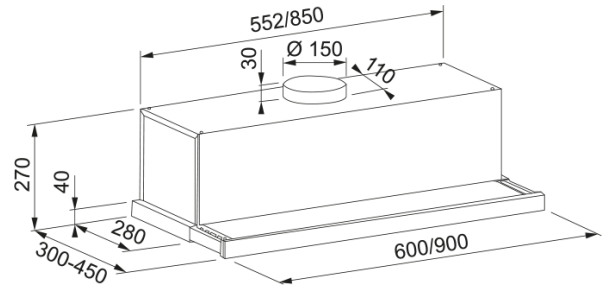

Hood CXW-200-FPG605 SM | 315.0575.869

Hood CXW-200-FPG605 SM

Product Information

Hood category Pull-out

Finish BLACK GLASS+STAINLESS STEEL

Dimensions

Width in mm 600.0

Diam. air outlet 150

Energy specifications

Plug type without

Number of motor 1

Installation

Installation Cabinet

Product specifications

Energy efficiency class N/A

Product identification

Product brand FRANKE

Product family None

Model range CXW

Properties

Technical UI Type Push buttons round