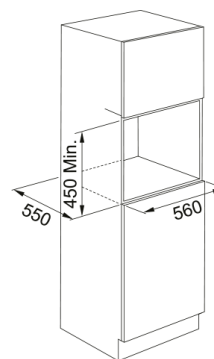

Mythos Combi Compact Oven FMY 45 MW BK | 131.0632.660

Mythos Combi Compact Oven FMY 45 MW BK. Black / Black Glass. Microwave-combi oven, push-pull knobs, LCD display, 40 litre capacity. Functions: 9 Functions, 7 Special functions and Cookassist with 10 preset recipes. Smooth2close system allows you to open and close the oven door gently and safely. A Perfect match with the ovens in the Mythos collection. A perfect match with the ovens in the Mythos collection.

Product Information

Color	Black
Type	Combi microwave
Opening mode	Handle
Accessories	360 mm Glass turn table
Accessories	Grill grid
Accessories	Steam Box container
Accessories	Baking tray
Accessories	Cover Plate
Current of Product	16.0
Display type	LCD
Door opening	drop down
Type of Grill	tubular
Manual functions	Microwave
Manual functions	Grill
Manual functions	Grill + Mw
Manual functions	Turbo Grill
Manual functions	Turbo Grill + Mw
Manual functions	Forced Air
Manual functions	Forced Air + Mw
Manual functions	Quick Heat
Microwaves max Output Power	900.0
Packaging Depth	650.0
Packaging Height	630.0
Packaging Width	690.0
Panel frame	Metal Blk matt Slim Top Stripe
Power Consumption (Grill)	1600.0