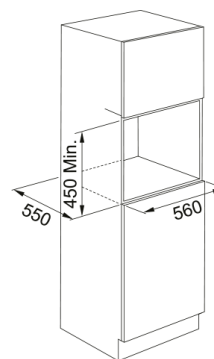

# Mythos Combi Compact Oven FMY 45 MW BK | 131.0632.660

Mythos Combi Compact Oven FMY 45 MW BK. Black / Black Glass. Microwave-combi oven, push-pull knobs, LCD display, 40 litre capacity. Functions: 9 Functions, 7 Special functions and Cookassist with 10 preset recipes. Smooth2close system allows you to open and close the oven door gently and safely. A Perfect match with the ovens in the Mythos collection. A perfect match with the ovens in the Mythos collection.

## Product Information

Color	Black
Type	Combi microwave
Opening mode	Handle
Accessories	360 mm Glass turn table
Accessories	Grill grid
Accessories	Steam Box container
Accessories	Baking tray
Accessories	Cover Plate
Current of Product	16.0
Display type	LCD
Door opening	drop down
Type of Grill	tubular
Manual functions	Microwave
Manual functions	Grill
Manual functions	Grill + Mw
Manual functions	Turbo Grill
Manual functions	Turbo Grill + Mw
Manual functions	Forced Air
Manual functions	Forced Air + Mw
Manual functions	Quick Heat
Microwaves max Output Power	900.0
Packaging Depth	650.0
Packaging Height	630.0
Packaging Width	690.0
Panel frame	Metal Blk matt Slim Top Stripe
Power Consumption (Grill)	1600.0