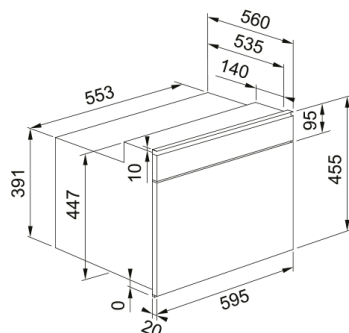

# Mythos Combi Compact Oven FMY 45 MW BK | 131.0632.660

Mythos Combi Compact Oven FMY 45 MW BK. Black / Black Glass. Microwave-combi oven, push-pull knobs, LCD display, 40 litre capacity. Functions: 9 Functions, 7 Special functions and Cookassist with 10 preset recipes. Smooth2close system allows you to open and close the oven door gently and safely. A Perfect match with the ovens in the Mythos collection. A perfect match with the ovens in the Mythos collection.

## Product Information

Color	Black
Type	Combi microwave
Opening mode	Handle
Accessories	360 mm Glass turn table
Accessories	Grill grid
Accessories	Steam Box container
Accessories	Baking tray
Accessories	Cover Plate
Current of Product	16.0
Display type	LCD
Door opening	drop down
Type of Grill	tubular
Manual functions	Microwave
Manual functions	Grill
Manual functions	Grill + Mw
Manual functions	Turbo Grill
Manual functions	Turbo Grill + Mw
Manual functions	Forced Air
Manual functions	Forced Air + Mw
Manual functions	Quick Heat
Microwaves max Output Power	900.0
Packaging Depth	650.0
Packaging Height	630.0
Packaging Width	690.0
Panel frame	Metal Blk matt Slim Top Stripe
Power Consumption (Grill)	1600.0