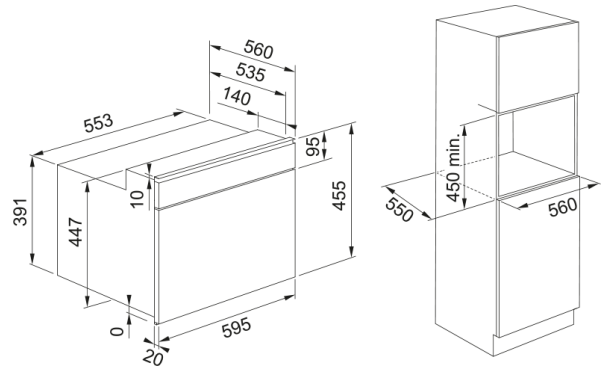

Oven microwave FMA 45 MW XS | 131.0606.104

Oven microwave FMA 45 MW XS

Product Information

Color	Inox
Type	Combi microwave
Opening mode	Handle
Accessories	360 mm Glass turn table
Accessories	Grill grid
Accessories	Baking tray
Accessories	Cover Plate
Current of Product	16.0
Display type	LED
Door opening	drop down
Type of Grill	tubular
Manual functions	Microwave
Manual functions	Grill
Manual functions	Grill + Mw
Manual functions	Turbo Grill
Manual functions	Turbo Grill + Mw
Manual functions	Forced Air
Manual functions	Forced Air + Mw
Microwaves max Output Power	900.0
Packaging Depth	650.0
Packaging Height	630.0
Packaging Width	690.0
Panel frame	SS top & bottom stripes
Power Consumption (Grill)	1600.0
Power cord length	1487.0
Rated power	3200.0
Type of knobs	push/pull

Dimensions

Width: front to back	595.0
Height overall	455.0
Depth Overall	560.0

Energy specifications

Voltage	220-240 V
Frequency (Hz)	50

Installation

Installation type hob	Built-in
-----------------------	----------

Product identification

Product brand	FRANKE
Product family	Maris
Model range	MARIS

Properties

Technical UI Type	Electronic
Cavity capacity	40.0
Finish door	GLASS / SS
Display color	White
Number of knobs	2.0