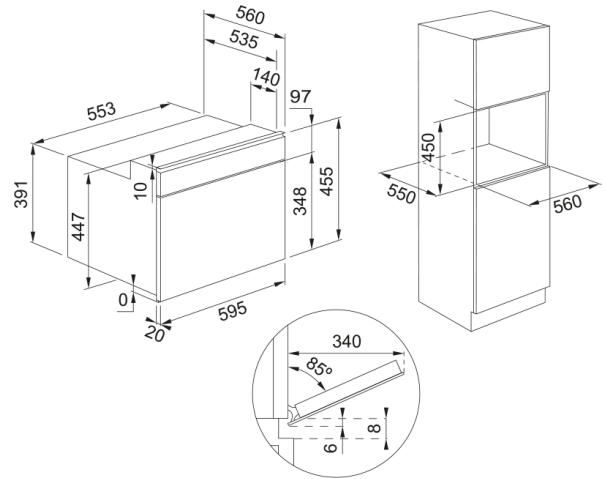

Oven microwave FSM 45 MW XS | 131.0606.103

Oven microwave FSM 45 MW XS

Product Information

Color	Inox
Type	Combi microwave
Opening mode	Handle
Accessories	360 mm Glass turn table
Accessories	Grill grid
Accessories	Baking tray
Accessories	Cover Plate
Current of Product	16.0
Display type	LED
Door opening	drop down
Type of Grill	tubular
Manual functions	Microwave
Manual functions	Grill
Manual functions	Grill + Mw
Manual functions	Turbo Grill
Manual functions	Turbo Grill + Mw
Manual functions	Forced Air
Manual functions	Forced Air + Mw
Microwaves max Output Power	900.0
Packaging Depth	650.0
Packaging Height	630.0
Packaging Width	690.0
Panel frame	SS top & bottom stripes
Power Consumption (Grill)	1600.0
Power cord length	1487.0
Rated power	3200.0
Type of knobs	protruding