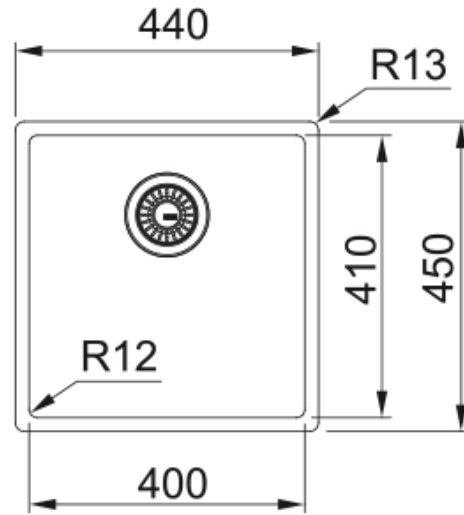

BXM 210/110-40 3 1/2" PKW NTH CP BG BOX | 127.0662.649

BXM 210/110-40 stainless steel, PVD coating color copper and nanocoating, flushmount/slimtop and undermount, 3 1/2", 1 bowl, without drainer, bowl 1 size right to left: 400mm, bowl 1 size front to back: 410mm, bowl 1 depth: 200mm, external size right to left: 430mm, external size front to back: 440mm, 3 1/2", with automatic waste kit and push knob color copper, with siphon, no tap hole, with plate overflow color copper, with bottom grid color copper, box

Product Information

Sink type	Bowl (no drainer)
Type of material	Stainless steel
Number of bowls	1
Color	Copper
Finish	PVD

Dimensions

External size: right to left	440.0
External size: front to back	450.0
Bowl 1 size: right to left	400.0
Bowl 1 size: front to back	410.0
Bowl 1: depth	200.0

Installation

Minimum cabinet size	45 cm
----------------------	-------

Product specifications

Installation type	Flushmount
Installation type	Undermount
Installation type	Slimtop
Waste outlet	3 1/2"
Position of drainer	No drainer
Bowl 1: accessory ledge	no
Active Twist Compatibility	No
Installation device	Fastfix