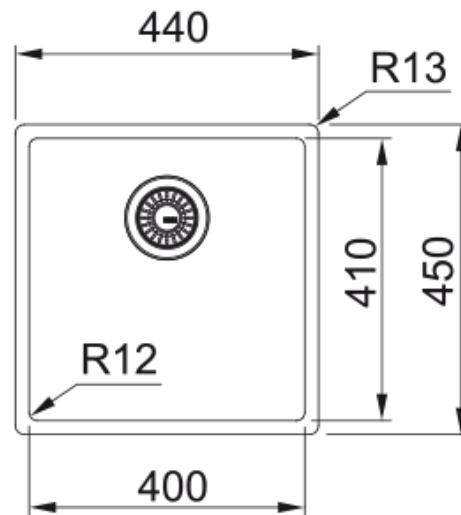

BXM 210/110-40 3 1/2" PKW NTH GD BG BOX | 127.0662.648

BXM 210/110-40 stainless steel, PVD coating color gold and nanocoating, flushmount/slimtop and undermount, 3 1/2", 1 bowl, without drainer, bowl 1 size right to left: 400mm, bowl 1 size front to back: 410mm, bowl 1 depth: 200mm, external size right to left: 430mm, external size front to back: 440mm, 3 1/2", with automatic waste kit and push knob color gold, with siphon, no tap hole, with plate overflow color gold, with bottom grid color gold, box

Product Information

Sink type	Bowl (no drainer)
Type of material	Stainless steel
Number of bowls	1
Color	Gold
Finish	PVD

Dimensions

External size: right to left	440.0
External size: front to back	450.0
Bowl 1 size: right to left	400.0
Bowl 1 size: front to back	410.0
Bowl 1: depth	200.0

Installation

Minimum cabinet size	45 cm
----------------------	-------

Product specifications

Installation type	Flushmount
Installation type	Undermount
Installation type	Slimtop
Waste outlet	3 1/2"
Position of drainer	No drainer
Bowl 1: accessory ledge	no
Active Twist Compatibility	No
Installation device	Fastfix