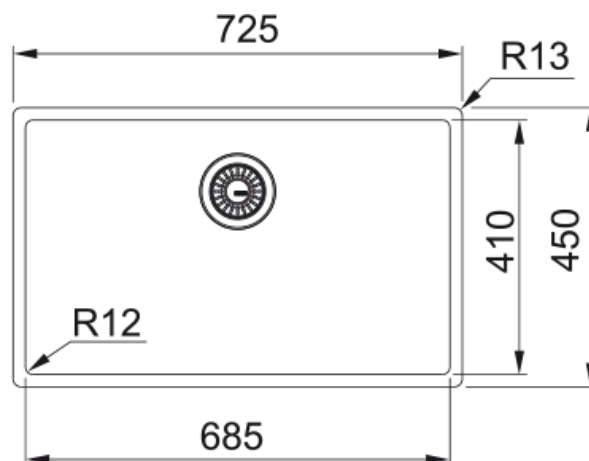

## BXM 210/110-68 3 1/2" PKW NTH CP BG BOX | 127.0662.644

BXM 210/110-68, stainless steel, PVD coating color copper and nanocoating, flushmount/slimtop and undermount, 3 1/2", 1 bowl, without drainer, bowl 1 size right to left: 680mm, bowl 1 size front to back: 410mm, bowl 1 depth: 200mm, external size right to left: 720mm, external size front to back: 450mm, with automatic waste kit and push knob color copper, with siphon, no tap hole, with plate overflow color copper, with bottom grid color copper, box

### Dimensions

External size: right to left	725.0
External size: front to back	450.0
Bowl 1 size: right to left	685.0
Bowl 1 size: front to back	410.0
Bowl 1: depth	200.0

### Installation

Minimum cabinet size	80 cm
----------------------	-------