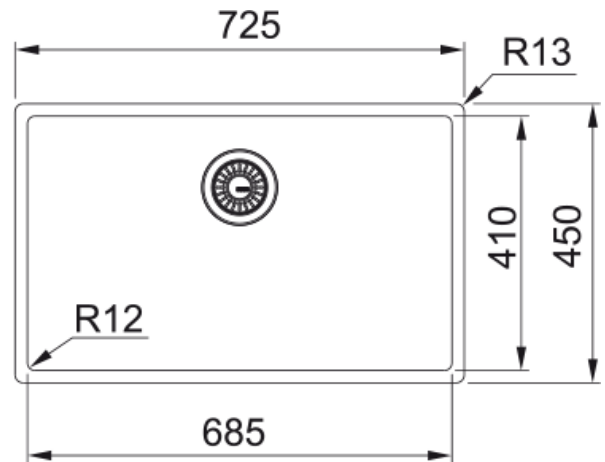

# BXM 210/110-68 3 1/2" PKW NTH CP BG BOX | 127.0662.644

BXM 210/110-68, stainless steel, PVD coating color copper and nanocoating, flushmount/slimtop and undermount, 3 1/2", 1 bowl, without drainer, bowl 1 size right to left: 680mm, bowl 1 size front to back: 410mm, bowl 1 depth: 200mm, external size right to left: 720mm, external size front to back: 450mm, with automatic waste kit and push knob color copper, with siphon, no tap hole, with plate overflow color copper, with bottom grid color copper, box

## Dimensions

External size: right to left	725.0
External size: front to back	450.0
Bowl 1 size: right to left	685.0
Bowl 1 size: front to back	410.0
Bowl 1: depth	200.0

## Installation

Minimum cabinet size	80 cm
----------------------	-------