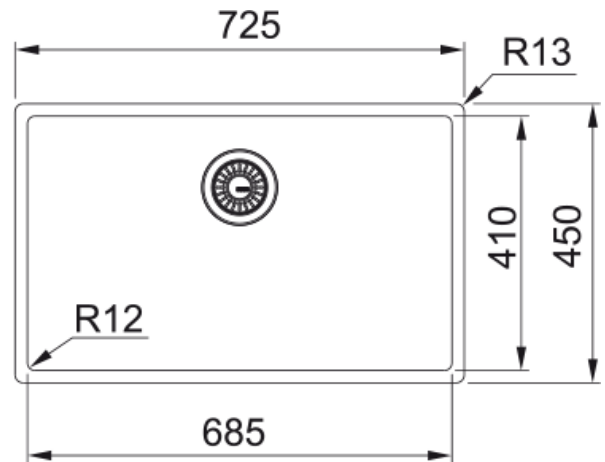

# BXM 210/110-68 3 1/2" PKW NTH GD BG BOX | 127.0662.643

BXM 210/110-68, stainless steel, PVD coating color gold and nanocoating, flushmount/slimtop and undermount, 3 1/2", 1 bowl, without drainer, bowl 1 size right to left: 680mm, bowl 1 size front to back: 410mm, bowl 1 depth: 200mm, external size right to left: 720mm, external size front to back: 450mm, with automatic waste kit and push knob color gold, with siphon, no tap hole, with plate overflow color gold, with bottom grid color gold, box

## Dimensions

External size: right to left	725.0
External size: front to back	450.0
Bowl 1 size: right to left	685.0
Bowl 1 size: front to back	410.0
Bowl 1: depth	200.0

## Installation

Minimum cabinet size	80 cm
----------------------	-------