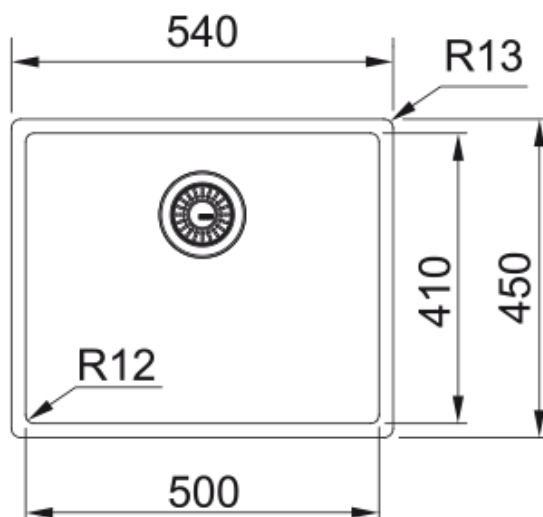

BXM 210/110-50 3 1/2" PKW NTH CP BG BOX | 127.0662.642

BXM 210/110-50, stainless steel, PVD coating color copper and nanocoating, flushmount/slimtop and undermount, 3 1/2", 1 bowl, without drainer, bowl 1 size right to left:500mm, bowl 1 size front to back:410mm, bowl 1 depth: 200mm, external size right to left:540 mm, external size front to back: 450mm, with automatic waste kit and push knob color copper, with siphon, no tap hole, with plate overflow color copper, with bottom grid color copper, box

Product Information

Sink type	Bowl (no drainer)
Type of material	Stainless steel
Number of bowls	1
Color	Copper
Finish	PVD

Dimensions

External size: right to left	540.0
External size: front to back	450.0
Bowl 1 size: right to left	500.0
Bowl 1 size: front to back	410.0
Bowl 1: depth	200.0

Installation

Minimum cabinet size	55 cm
----------------------	-------

Product specifications

Installation type	Undermount
Installation type	Flushmount
Installation type	Slimtop
Waste outlet	3 1/2"
Position of drainer	No drainer
Bowl 1: accessory ledge	no
Active Twist Compatibility	No
Installation device	Fastfix