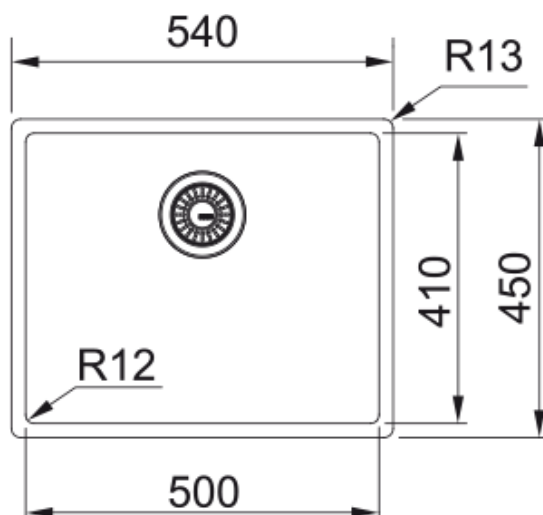

BXM 210/110-50 3 1/2" PKW NTH CP BG BOX | 127.0662.642

BXM 210/110-50, stainless steel, PVD coating color copper and nanocoating, flushmount/slimtop and undermount, 3 1/2", 1 bowl, without drainer, bowl 1 size right to left:500mm, bowl 1 size front to back:410mm, bowl 1 depth: 200mm, external size right to left:540 mm, external size front to back: 450mm, with automatic waste kit and push knob color copper, with siphon, no tap hole, with plate overflow color copper, with bottom grid color copper, box

Product Information

Sink type	Bowl (no drainer)
Type of material	Stainless steel
Number of bowls	1
Color	Copper
Finish	PVD

Dimensions

External size: right to left	540.0
External size: front to back	450.0
Bowl 1 size: right to left	500.0
Bowl 1 size: front to back	410.0
Bowl 1: depth	200.0

Installation

Minimum cabinet size	55 cm
----------------------	-------

Product specifications

Installation type	Flushmount
Installation type	Undermount
Installation type	Slimtop
Waste outlet	3 1/2"
Position of drainer	No drainer
Bowl 1: accessory ledge	no
Active Twist Compatibility	No
Installation device	Fastfix