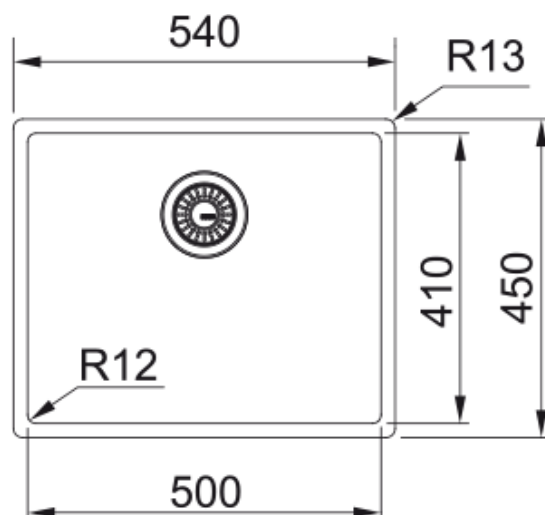

BXM 210/110-50 3 1/2" PKW NTH GD BG BOX | 127.0662.540

BXM 210/110-50 stainless steel, PVD coating color gold and nanocoating, flushmount/slimtop and undermount, 3 1/2", 1 bowl, without drainer, bowl 1 size right to left:500mm, bowl 1 size front to back:410mm, bowl 1 depth: 200mm, external size right to left:540 mm, external size front to back: 450mm, 3 1/2", with automatic waste kit and push knob color gold, with siphon, no tap hole, with plate overflow color gold, with bottom grid color gold, box

Product Information

Sink type	Bowl (no drainer)
Type of material	Stainless steel
Number of bowls	1
Color	Gold
Finish	PVD

Dimensions

External size: right to left	540.0
External size: front to back	450.0
Bowl 1 size: right to left	500.0
Bowl 1 size: front to back	410.0
Bowl 1: depth	200.0

Installation

Minimum cabinet size	55 cm
----------------------	-------

Product specifications

Installation type	Flushmount
Installation type	Undermount
Installation type	Slimtop
Waste outlet	3 1/2"
Position of drainer	No drainer
Bowl 1: accessory ledge	no
Active Twist Compatibility	No
Installation device	Fastfix