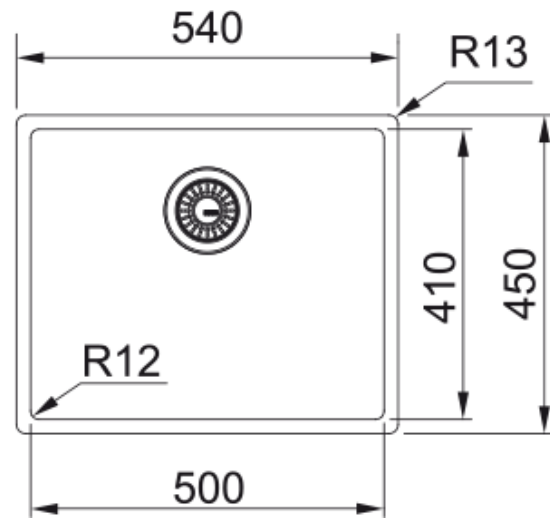

BXM 210/110-50 3 1/2" PKW NTH GD BG BOX | 127.0662.540

BXM 210/110-50 stainless steel, PVD coating color gold and nanocoating, flushmount/slimtop and undermount, 3 1/2", 1 bowl, without drainer, bowl 1 size right to left:500mm, bowl 1 size front to back:410mm, bowl 1 depth: 200mm, external size right to left:540 mm, external size front to back: 450mm, 3 1/2", with automatic waste kit and push knob color gold, with siphon, no tap hole, with plate overflow color gold, with bottom grid color gold, box

Product Information

Sink type	Bowl (no drainer)
Type of material	Stainless steel
Number of bowls	1
Color	Gold
Finish	PVD

Dimensions

External size: right to left	540.0
External size: front to back	450.0
Bowl 1 size: right to left	500.0
Bowl 1 size: front to back	410.0
Bowl 1: depth	200.0

Installation

Minimum cabinet size	55 cm
----------------------	-------

Product specifications

Installation type	Slimtop
Installation type	Flushmount
Installation type	Undermount
Waste outlet	3 1/2"
Position of drainer	No drainer
Bowl 1: accessory ledge	no
Active Twist Compatibility	No
Installation device	Fastfix