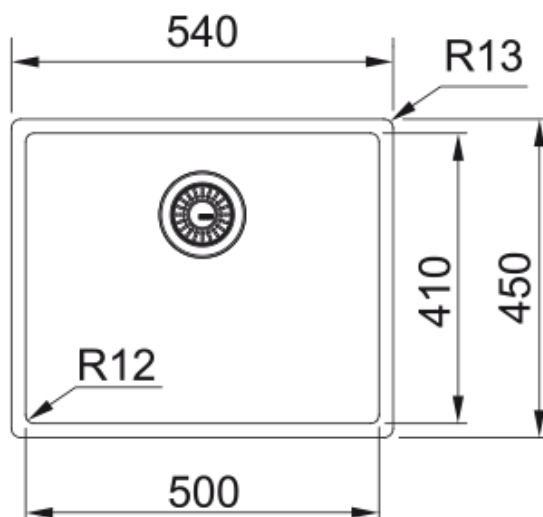

## BXM 210/110-50 3 1/2" PKW NTH GD BG BOX | 127.0662.540

BXM 210/110-50 stainless steel, PVD coating color gold and nanocoating, flushmount/slimtop and undermount, 3 1/2", 1 bowl, without drainer, bowl 1 size right to left:500mm, bowl 1 size front to back:410mm, bowl 1 depth: 200mm, external size right to left:540 mm, external size front to back: 450mm, 3 1/2", with automatic waste kit and push knob color gold, with siphon, no tap hole, with plate overflow color gold, with bottom grid color gold, box

### Dimensions

External size: right to left	540.0
External size: front to back	450.0
Bowl 1 size: right to left	500.0
Bowl 1 size: front to back	410.0
Bowl 1: depth	200.0

### Installation

Minimum cabinet size	55 cm
----------------------	-------