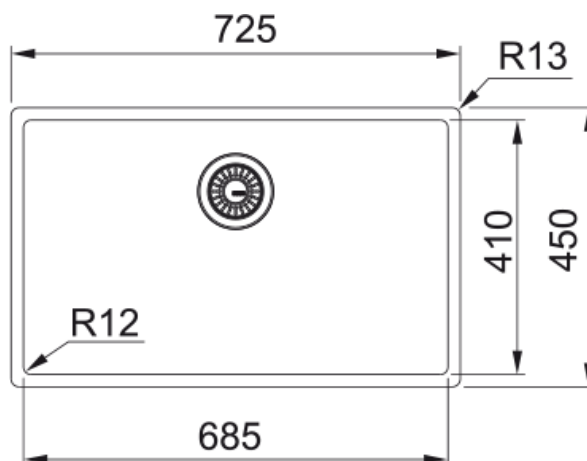

# BXM 210/110-68 3 1/2" PKW NTH AN BG BOX | 127.0650.364

BXM 210/110-68 stainless steel, PVD coating color anthracite and nanocoating, flushmount/slimtop and undermount, 3 1/2", 1 bowl, without drainer, bowl 1 size right to left:685mm, bowl 1 size front to back:410mm, bowl 1 depth: 200mm, external size right to left:725 mm, external size front to back: 450mm, 3 1/2", with automatic waste kit and push knob color anthracite, with siphon, no tap hole, with overflow plate color anthracite, with bottom grid color anthracite, box

## Dimensions

External size: right to left	725.0
External size: front to back	450.0
Bowl 1 size: right to left	685.0
Bowl 1 size: front to back	410.0
Bowl 1: depth	200.0

## Installation

Minimum cabinet size	80 cm
----------------------	-------