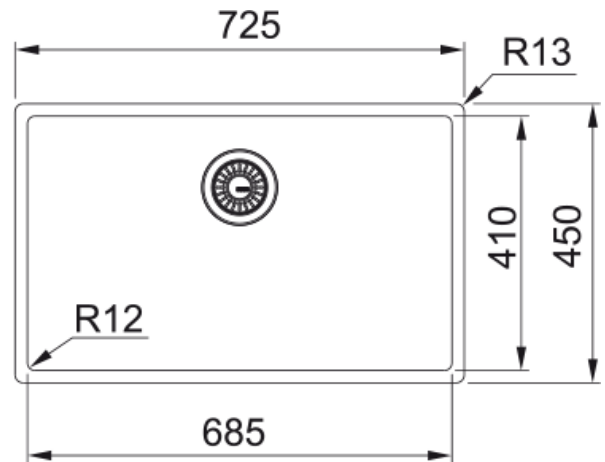

# BXM 210/110-68 3 1/2" PKW NTH AN BG BOX | 127.0650.364

BXM 210/110-68 stainless steel, PVD coating color anthracite and nanocoating, flushmount/slimtop and undermount, 3 1/2", 1 bowl, without drainer, bowl 1 size right to left:685mm, bowl 1 size front to back:410mm, bowl 1 depth: 200mm, external size right to left:725 mm, external size front to back: 450mm, 3 1/2", with automatic waste kit and push knob color anthracite, with siphon, no tap hole, with overflow plate color anthracite, with bottom grid color anthracite, box

## Dimensions

External size: right to left	725.0
External size: front to back	450.0
Bowl 1 size: right to left	685.0
Bowl 1 size: front to back	410.0
Bowl 1: depth	200.0

## Installation

Minimum cabinet size	80 cm
----------------------	-------