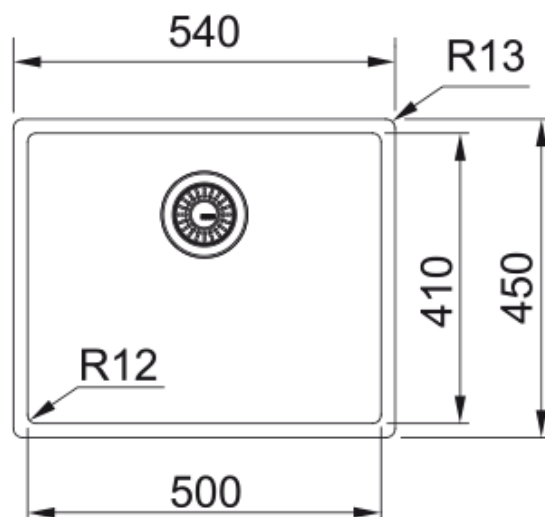

## BXM 210/110-50 3 1/2" PKW NTH AN BG BOX | 127.0650.363

BXM 210/110-50 stainless steel, PVD coating color anthracite and nanocoating, flushmount/slimtop and undermount, 3 1/2", 1 bowl, without drainer, bowl 1 size right to left: 500mm, bowl 1 size front to back: 410mm, bowl 1 depth: 200mm, external size right to left: 540mm, external size front to back: 450mm, with automatic waste kit and push knob color anthracite, with siphon, no tap hole, with plate overflow color anthracite, with bottom grid color anthracite, box

### Dimensions

External size: right to left	540.0
External size: front to back	450.0
Bowl 1 size: right to left	500.0
Bowl 1 size: front to back	410.0
Bowl 1: depth	200.0

### Installation

Minimum cabinet size	55 cm
----------------------	-------