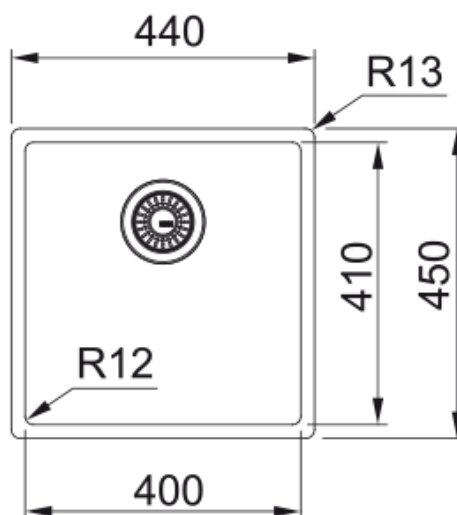

BXM 210/110-40 3 1/2" PKW NTH AN BG BOX | 127.0650.362

BXM 210/110-40 stainless steel, PVD coating color anthracite and nanocoating, flushmount/slimtop and undermount, 3 1/2", 1 bowl, without drainer, bowl 1 size right to left: 400mm, bowl 1 size front to back: 410mm, bowl 1 depth: 200mm, external size right to left: 430mm, external size front to back: 440mm, 3 1/2", with automatic waste kit and push knob color anthracite, with siphon, no tap hole, with plate overflow color anthracite, with bottom grid color anthracite, box

Product Information

Sink type	Bowl (no drainer)
Type of material	Stainless steel
Number of bowls	1
Color	Anthracite
Finish	PVD

Dimensions

External size: right to left	440.0
External size: front to back	450.0
Bowl 1 size: right to left	400.0
Bowl 1 size: front to back	410.0
Bowl 1: depth	200.0

Installation

Minimum cabinet size	45 cm
----------------------	-------

Product specifications

Installation type	Flushmount
Installation type	Slimtop
Installation type	Undermount
Waste outlet	3 1/2"
Position of drainer	No drainer
Bowl 1: accessory ledge	no
Active Twist Compatibility	No
Installation device	Fastfix