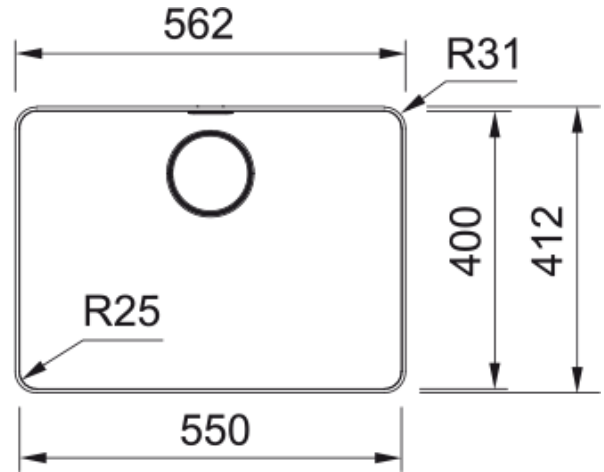

MYX 210-55 3 1/2" | PWIWOFC | 127.0603.545

MYX 210-55 550x400x200mm, stainless steel brushed, integrated waste hole 3 1/2" with round drain cover recess, with waste kit, with round drainer Cover, with overflow, no tap hole, with push knob stainless steel round, packed in single box.

Product Information

Sink type	Bowl (no drainer)
Type of material	Stainless Steel
Number of bowls	1
Color	Steel
Finish	X Brushed

Dimensions

External size: right to left	562.0
External size: front to back	412.0
Bowl 1 size: right to left	550.0
Bowl 1 size: front to back	400.0
Bowl 1: depth	200.0

Installation

Minimum cabinet size	80 cm
----------------------	-------

Product specifications

Installation type	Flushmount
Installation type	Slimtop
Waste outlet	3 1/2" Integrated
Position of drainer	No drainer
Active Twist Compatibility	Yes