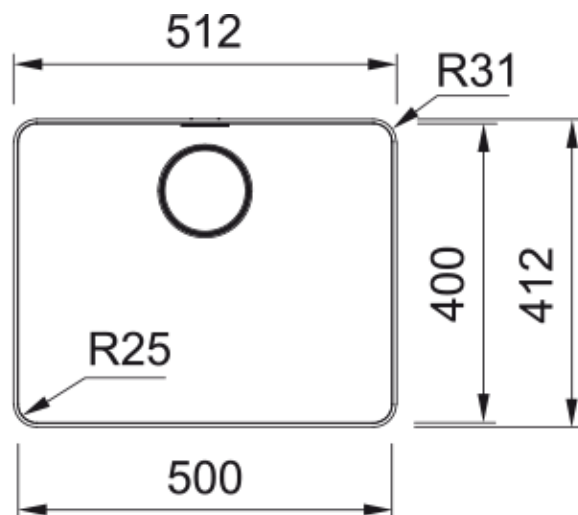

MYX 210-50 3 1/2" I PWIWOFC Box | 127.0603.544

MYX 210-50 500x400x200mm, stainless steel brushed, integrated waste hole 3 1/2" with round drain cover recess, with waste kit, with round drainer Cover, with overflow, no tap hole, with push knob stainless steel round, packed in single box.

Product Information

Sink type	Bowl (no drainer)
Type of material	Stainless steel
Number of bowls	1
Color	Steel
Finish	Brushed

Dimensions

External size: right to left	512.0
External size: front to back	412.0
Bowl 1 size: right to left	500.0
Bowl 1 size: front to back	400.0
Bowl 1: depth	200.0

Installation

Minimum cabinet size	60 cm
----------------------	-------

Product specifications

Installation type	Flushmount
Installation type	Slimtop
Waste outlet	3 1/2" Integrated
Position of drainer	No drainer
Active Twist Compatibility	Yes