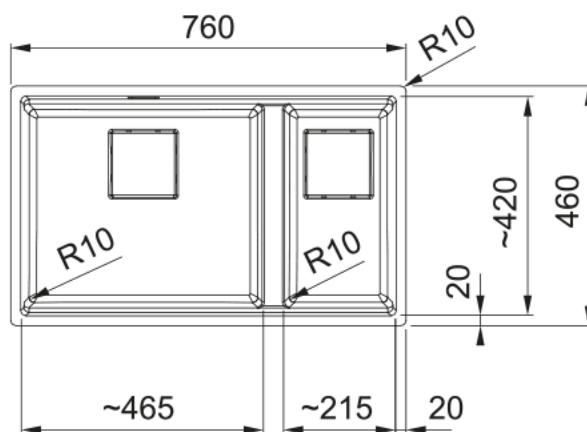

KNG 120-46-21 3 1/2" BSW ND HOF SG | 125.0714.199

Kubus 2, granite, NONE, SLATE GREY, undermount, 1,5 bowls, without drainer, bowl 1 size right to left: 464mm, bowl 1 size front to back: 420mm, bowl 1 depth: 200mm, bowl 2 size right to left: 214mm, bowl 2 size front to back: 420mm, bowl 2 depth: 200mm, external size right to left: 760mm, external size front to back: 460mm, 3 1/2", with manual waste kit and siphon, without drainer, no tap hole, with overflow

Product Information

Sink type	Bowl (no drainer)
Type of material	Granite
Number of bowls	1,5
Color	Slate grey
Finish	None

Dimensions

External size: right to left	760.0
External size: front to back	460.0
Bowl 1 size: right to left	464.0
Bowl 1 size: front to back	420.0
Bowl 1: depth	200.0
Bowl 2 size: right to left	214.0
Bowl 2 size: front to back	420.0
Bowl 2: depth	200.0

Installation

Minimum cabinet size	80 cm
----------------------	-------

Product specifications

Installation type	Undermount
Waste outlet	3 1/2"
Position of drainer	No drainer
Bowl 1: accessory ledge	yes
Bowl 2: accessory ledge	Yes
Active Twist Compatibility	Yes