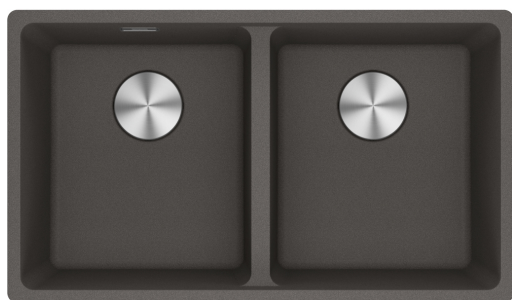

MRG 120-35-35 3 1/2" BSW ND HOF SG | 125.0714.198

MRG 120-35-35, Maris, granite, Slate Grey, Franke, undermount, 2 bowls, without drainer, bowl 1 size right to left: 345mm, bowl 1 size front to back: 400mm, bowl 1 depth: 200mm, external size right to left: 753mm, external size front to back: 433mm, 3 1/2", with manual waste kit and siphon , without drainer, no tap hole, with overflow

Product Information

Sink type	Bowl (no drainer)
Type of material	Granite
Number of bowls	2
Color	Slate grey
Finish	None

Dimensions

External size: right to left	753.0
External size: front to back	433.0
Bowl 1 size: right to left	346.0
Bowl 1 size: front to back	400.0
Bowl 1: depth	200.0
Bowl 2 size: right to left	346.0
Bowl 2 size: front to back	400.0
Bowl 2: depth	200.0