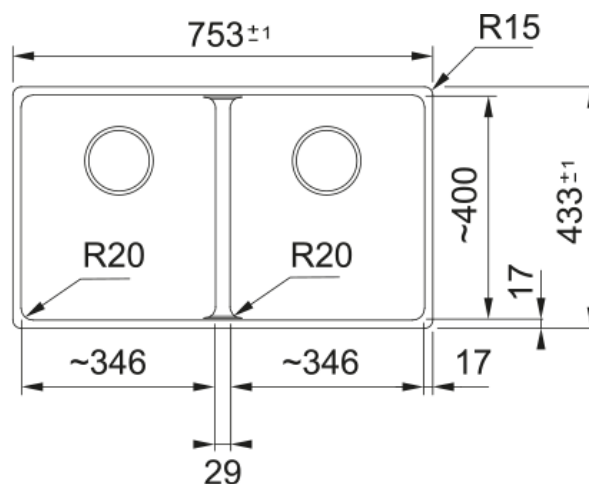

MRG 120-35-35 3 1/2" BSW ND HOF SG | 125.0714.198

MRG 120-35-35, Maris, granite, Slate Grey, Franke, undermount, 2 bowls, without drainer, bowl 1 size right to left: 345mm, bowl 1 size front to back: 400mm, bowl 1 depth: 200mm, external size right to left: 753mm, external size front to back: 433mm, 3 1/2", with manual waste kit and siphon , without drainer, no tap hole, with overflow

Product Information

Sink type	Bowl (no drainer)
Type of material	Granite
Number of bowls	2
Color	Slate grey
Finish	None

Dimensions

External size: right to left	753.0
External size: front to back	433.0
Bowl 1 size: right to left	346.0
Bowl 1 size: front to back	400.0
Bowl 1: depth	200.0
Bowl 2 size: right to left	346.0
Bowl 2 size: front to back	400.0
Bowl 2: depth	200.0

Installation

Minimum cabinet size	80 cm
----------------------	-------

Product specifications

Installation type	Undermount
Waste outlet	3 1/2"
Position of drainer	No drainer
Bowl 1: accessory ledge	no
Bowl 2: accessory ledge	No
Active Twist Compatibility	Yes
Installation device	Clamp Bag

Product identification

Product brand	FRANKE
Product family	Maris

Model range	Maris
Approval logo	CE
Approval logo	UKCA
Properties	
Drainers number	No drainer
Product reversibility	no
Tap ledge	No
Waste kit included	yes
Waste kit type	manual
Siphon included	yes
Number of tap holes	None
Soap dispenser hole	no