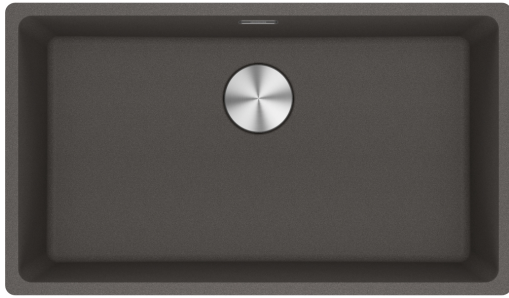

# MRG 110-72 3 1/2" BSW ND HOF SG | 125.0714.197

MRG 110-72, Maris, granite, Slate Grey, Franke, undermount, 1 bowl, without drainer, bowl 1 size right to left: 720mm, bowl 1 size front to back: 400mm, bowl 1 depth: 200mm, external size right to left: 753mm, external size front to back: 433mm, 3 1/2", with manual waste kit and siphon , without drainer, no tap hole, with overflow

## Product Information

Sink type	Bowl (no drainer)
Type of material	Granite
Number of bowls	1
Color	Slate grey
Finish	None

## Dimensions

External size: right to left	753.0
External size: front to back	433.0
Bowl 1 size: right to left	720.0
Bowl 1 size: front to back	400.0
Bowl 1: depth	200.0