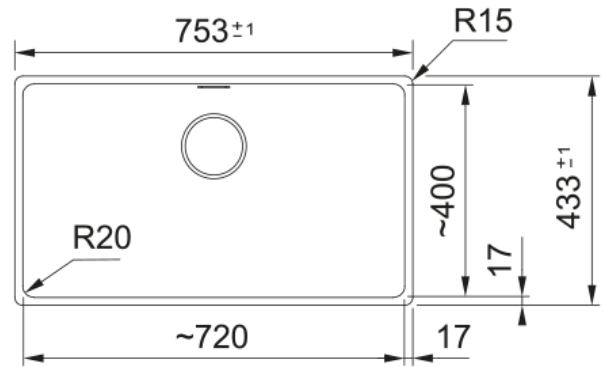

# MRG 110-72 3 1/2" BSW ND HOF SG | 125.0714.197

MRG 110-72, Maris, granite, Slate Grey, Franke, undermount, 1 bowl, without drainer, bowl 1 size right to left: 720mm, bowl 1 size front to back: 400mm, bowl 1 depth: 200mm, external size right to left: 753mm, external size front to back: 433mm, 3 1/2", with manual waste kit and siphon , without drainer, no tap hole, with overflow

## Dimensions

External size: right to left	753.0
External size: front to back	433.0
Bowl 1 size: right to left	720.0
Bowl 1 size: front to back	400.0
Bowl 1: depth	200.0

## Installation

Minimum cabinet size	80 cm
----------------------	-------