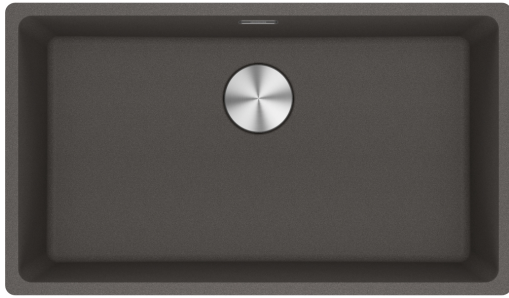

# MRG 110-72 3 1/2" BSW ND HOF SG | 125.0714.197

MRG 110-72, Maris, granite, Slate Grey, Franke, undermount, 1 bowl, without drainer, bowl 1 size right to left: 720mm, bowl 1 size front to back: 400mm, bowl 1 depth: 200mm, external size right to left: 753mm, external size front to back: 433mm, 3 1/2", with manual waste kit and siphon , without drainer, no tap hole, with overflow

## Product Information

Sink type	Bowl (no drainer)
Type of material	Granite
Number of bowls	1
Color	slate grey
Finish	None

## Dimensions

External size: right to left	753.0
External size: front to back	433.0
Bowl 1 size: right to left	720.0
Bowl 1 size: front to back	400.0
Bowl 1: depth	200.0