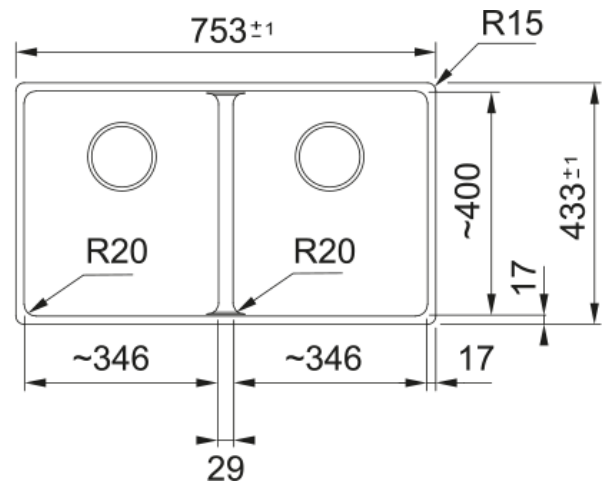

# MRG 120-35-35 3 1/2" BSW ND HOF MB | 125.0686.731

MRG 120-35-35, Maris, granite, Matt Black, Franke, undermount, 2 bowls, without drainer, bowl 1 size right to left: 345mm, bowl 1 size front to back: 400mm, bowl 1 depth: 200mm, external size right to left: 753mm, external size front to back: 433mm, 3 1/2", with manual waste kit, without drainer, no tap hole, with overflow

## Dimensions

External size: right to left	753.0
External size: front to back	433.0
Bowl 1 size: right to left	346.0
Bowl 1 size: front to back	400.0
Bowl 1: depth	200.0
Bowl 2 size: right to left	346.0
Bowl 2 size: front to back	400.0
Bowl 2: depth	200.0

## Installation

Minimum cabinet size	80 cm
----------------------	-------