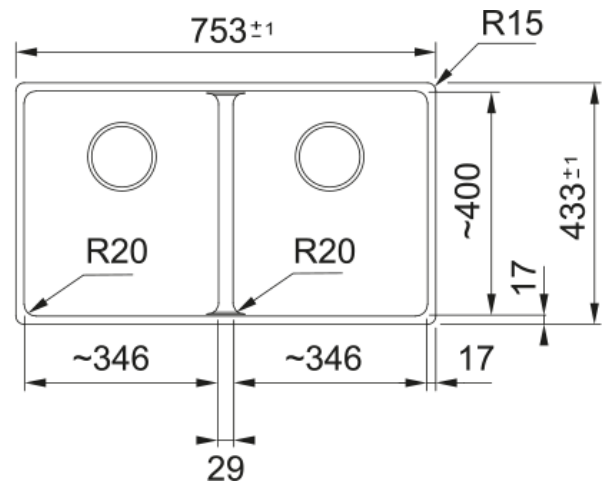

MRG 120-35-35 3 1/2" BSW ND HOF MB | 125.0686.731

MRG 120-35-35, Maris, granite, Matt Black, Franke, undermount, 2 bowls, without drainer, bowl 1 size right to left: 345mm, bowl 1 size front to back: 400mm, bowl 1 depth: 200mm, external size right to left: 753mm, external size front to back: 433mm, 3 1/2", with manual waste kit, without drainer, no tap hole, with overflow

Product Information

Sink type	Bowl (no drainer)
Type of material	Granite
Number of bowls	2
Color	Matte black
Finish	None

Dimensions

External size: right to left	753.0
External size: front to back	433.0
Bowl 1 size: right to left	346.0
Bowl 1 size: front to back	400.0
Bowl 1: depth	200.0
Bowl 2 size: right to left	346.0
Bowl 2 size: front to back	400.0
Bowl 2: depth	200.0

Installation

Minimum cabinet size	80 cm
----------------------	-------

Product specifications

Installation type	Undermount
Waste outlet	3 1/2"
Position of drainer	No drainer
Bowl 1: accessory ledge	no
Bowl 2: accessory ledge	No
Active Twist Compatibility	Yes
Installation device	Clamp Bag

Product identification

Product brand	FRANKE
Product family	Maris

Model range	Maris
Approval logo	CE
Approval logo	UKCA
Properties	
Drainers number	No drainer
Product reversibility	no
Tap ledge	No
Waste kit included	yes
Waste kit type	manual
Siphon included	yes
Number of tap holes	None
Soap dispenser hole	no