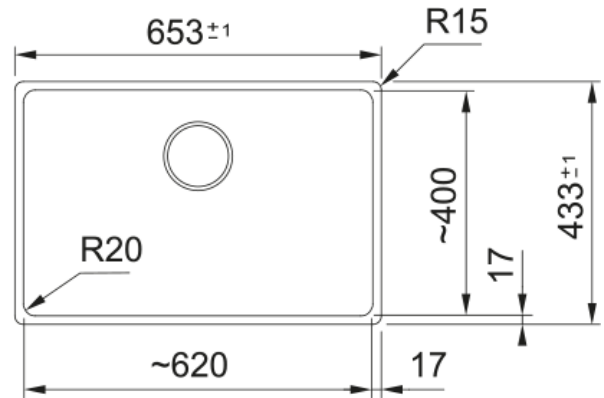

MRG 110-62 3 1/2" BSW ND HOF CO | 125.0686.728

MRG 110-62, Maris, granite, coffee, Franke, undermount, 1 bowl, without drainer, bowl 1 size right to left: 620mm, bowl 1 size front to back: 400mm, bowl 1 depth: 200mm, external size right to left: 653mm, external size front to back: 433mm, 3 1/2", with manual waste kit, without drainer, no tap hole, with overflow

Product Information

Sink type	Bowl (no drainer)
Type of material	Granite
Number of bowls	1
Color	Coffee
Finish	None

Dimensions

External size: right to left	653.0
External size: front to back	433.0
Bowl 1 size: right to left	620.0
Bowl 1 size: front to back	400.0
Bowl 1: depth	200.0

Installation

Minimum cabinet size	70 cm
----------------------	-------

Product specifications

Installation type	Undermount
Waste outlet	3 1/2"
Position of drainer	No drainer
Bowl 1: accessory ledge	no
Active Twist Compatibility	Yes
Installation device	Clamp Bag