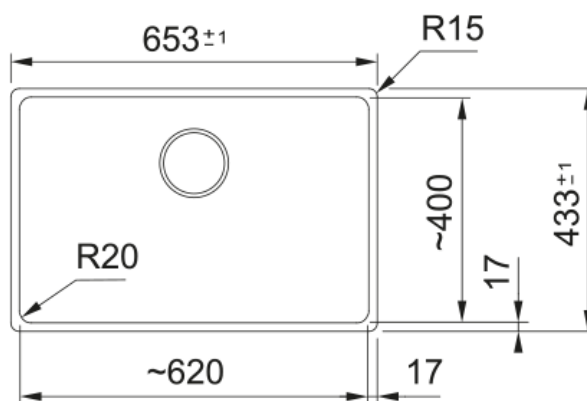

MRG 110-62 3 1/2" BSW ND HOF ST | 125.0686.725

MRG 110-62, Maris, granite, stone grey, Franke, undermount, 1 bowl, without drainer, bowl 1 size right to left: 620mm, bowl 1 size front to back: 400mm, bowl 1 depth: 200mm, external size right to left: 653mm, external size front to back: 433mm, 3 1/2", with manual waste kit, without drainer, no tap hole, with overflow

Product Information

Sink type	Bowl (no drainer)
Type of material	Granite
Number of bowls	1
Color	Stone grey
Finish	None

Dimensions

External size: right to left	653.0
External size: front to back	433.0
Bowl 1 size: right to left	620.0
Bowl 1 size: front to back	400.0
Bowl 1: depth	200.0

Installation

Minimum cabinet size	70 cm
----------------------	-------

Product specifications

Installation type	Undermount
Waste outlet	3 1/2"
Position of drainer	No drainer
Bowl 1: accessory ledge	no
Active Twist Compatibility	Yes
Installation device	Clamp Bag