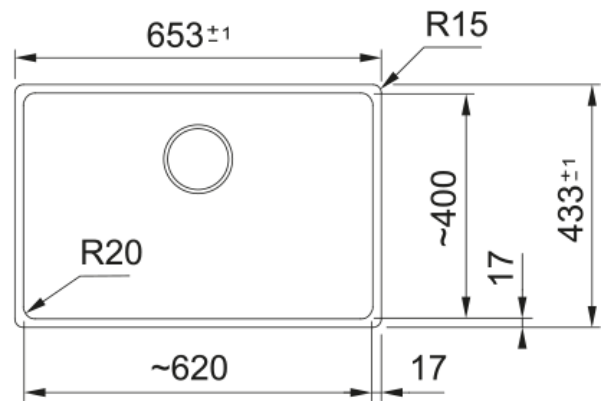

MRG 110-62 3 1/2" BSW ND HOF ST | 125.0686.725

MRG 110-62, Maris, granite, stone grey, Franke, undermount, 1 bowl, without drainer, bowl 1 size right to left: 620mm, bowl 1 size front to back: 400mm, bowl 1 depth: 200mm, external size right to left: 653mm, external size front to back: 433mm, 3 1/2", with manual waste kit, without drainer, no tap hole, with overflow

Product Information

Sink type	Bowl (no drainer)
Type of material	Granite
Number of bowls	1
Color	Stone grey
Finish	None

Dimensions

External size: right to left	653.0
External size: front to back	433.0
Bowl 1 size: right to left	620.0
Bowl 1 size: front to back	400.0
Bowl 1: depth	200.0

Installation

Minimum cabinet size	70 cm
----------------------	-------

Product specifications

Installation type	Undermount
Waste outlet	3 1/2"
Position of drainer	No drainer
Bowl 1: accessory ledge	no
Active Twist Compatibility	Yes
Installation device	Clamp Bag