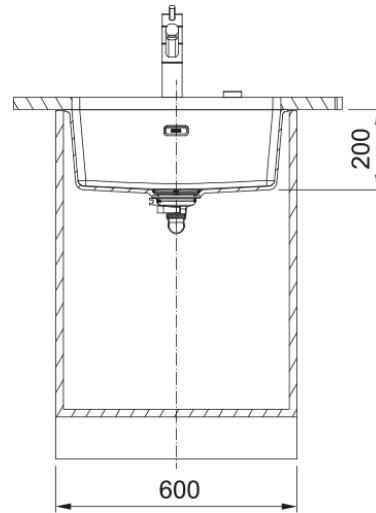

# MRG 110-52 3 1/2" BSW ND HOF MB | 125.0686.715

MRG 110-52, Maris, granite, Matt Black, Franke, undermount, 1 bowl, without drainer, bowl 1 size right to left: 520mm, bowl 1 size front to back: 400mm, bowl 1 depth: 200mm, external size right to left: 553mm, external size front to back: 433mm, 3 1/2", with manual waste kit, without drainer, no tap hole, with overflow

## Dimensions

External size: right to left	553.0
External size: front to back	433.0
Bowl 1 size: right to left	520.0
Bowl 1 size: front to back	400.0
Bowl 1: depth	200.0

## Installation

Minimum cabinet size	60 cm
----------------------	-------