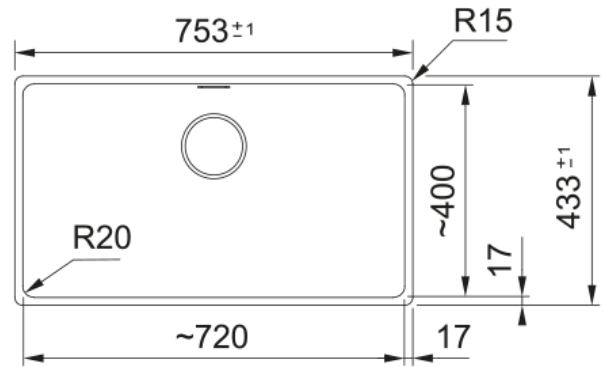

MRG 110-72 3 1/2" BSW ND HOF OS | 125.0686.713

MRG 110-72, Maris, granite, oyster, Franke, undermount, 1 bowl, without drainer, bowl 1 size right to left: 720mm, bowl 1 size front to back: 400mm, bowl 1 depth: 200mm, external size right to left: 753mm, external size front to back: 433mm, 3 1/2", with manual waste kit, without drainer, no tap hole, with overflow

Product Information

Sink type	Bowl (no drainer)
Type of material	Granite
Number of bowls	1
Color	Oyster
Finish	None

Dimensions

External size: right to left	753.0
External size: front to back	433.0
Bowl 1 size: right to left	720.0
Bowl 1 size: front to back	400.0
Bowl 1: depth	200.0

Installation

Minimum cabinet size	80 cm
----------------------	-------

Product specifications

Installation type	Undermount
Waste outlet	3 1/2"
Position of drainer	No drainer
Bowl 1: accessory ledge	no
Active Twist Compatibility	Yes
Installation device	Clamp Bag