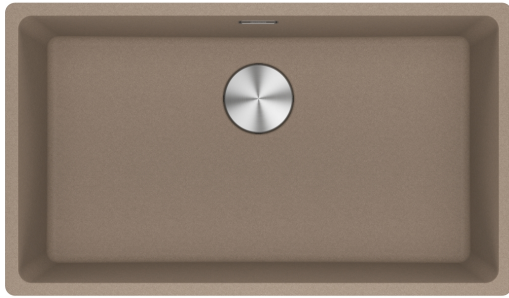

# MRG 110-72 3 1/2" BSW ND HOF OS | 125.0686.713

MRG 110-72, Maris, granite, oyster, Franke, undermount, 1 bowl, without drainer, bowl 1 size right to left: 720mm, bowl 1 size front to back: 400mm, bowl 1 depth: 200mm, external size right to left: 753mm, external size front to back: 433mm, 3 1/2", with manual waste kit, without drainer, no tap hole, with overflow

## Product Information

Sink type	Bowl (no drainer)
Type of material	Granite
Number of bowls	1
Color	Oyster
Finish	None

## Dimensions

External size: right to left	753.0
External size: front to back	433.0
Bowl 1 size: right to left	720.0
Bowl 1 size: front to back	400.0
Bowl 1: depth	200.0