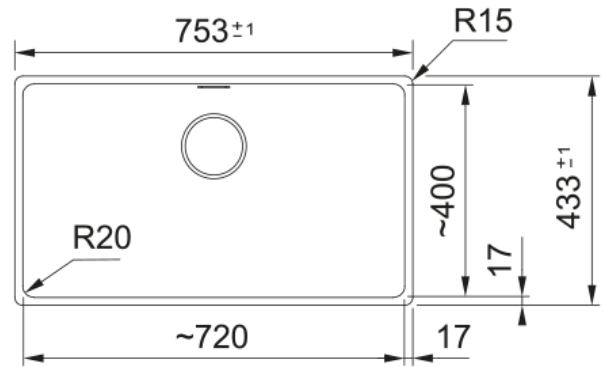

# MRG 110-72 3 1/2" BSW ND HOF OS | 125.0686.713

MRG 110-72, Maris, granite, oyster, Franke, undermount, 1 bowl, without drainer, bowl 1 size right to left: 720mm, bowl 1 size front to back: 400mm, bowl 1 depth: 200mm, external size right to left: 753mm, external size front to back: 433mm, 3 1/2", with manual waste kit, without drainer, no tap hole, with overflow

## Dimensions

External size: right to left	753.0
External size: front to back	433.0
Bowl 1 size: right to left	720.0
Bowl 1 size: front to back	400.0
Bowl 1: depth	200.0

## Installation

Minimum cabinet size	80 cm
----------------------	-------