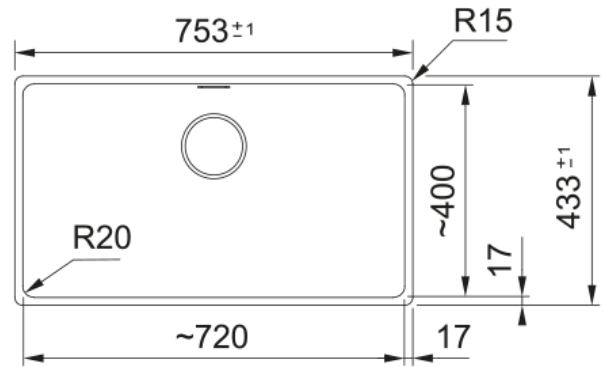

MRG 110-72 3 1/2" BSW ND HOF CO | 125.0686.712

MRG 110-72, Maris, granite, coffee, Franke, undermount, 1 bowl, without drainer, bowl 1 size right to left: 720mm, bowl 1 size front to back: 400mm, bowl 1 depth: 200mm, external size right to left: 753mm, external size front to back: 433mm, 3 1/2", with manual waste kit, without drainer, no tap hole, with overflow

Product Information

Sink type	Bowl (no drainer)
Type of material	Granite
Number of bowls	1
Color	Coffee
Finish	None

Dimensions

External size: right to left	753.0
External size: front to back	433.0
Bowl 1 size: right to left	720.0
Bowl 1 size: front to back	400.0
Bowl 1: depth	200.0

Installation

Minimum cabinet size	80 cm
----------------------	-------

Product specifications

Installation type	Undermount
Waste outlet	3 1/2"
Position of drainer	No drainer
Bowl 1: accessory ledge	no
Active Twist Compatibility	Yes
Installation device	Clamp Bag