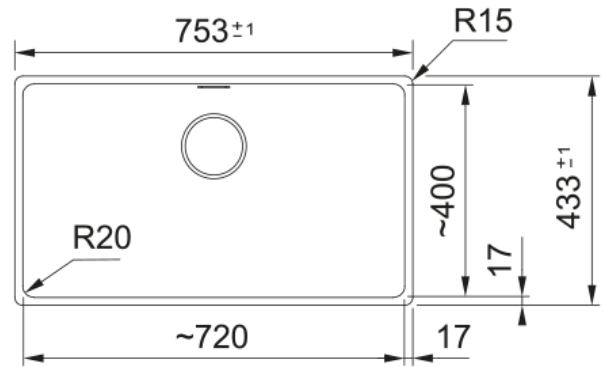

# MRG 110-72 3 1/2" BSW ND HOF CO | 125.0686.712

MRG 110-72, Maris, granite, coffee, Franke, undermount, 1 bowl, without drainer, bowl 1 size right to left: 720mm, bowl 1 size front to back: 400mm, bowl 1 depth: 200mm, external size right to left: 753mm, external size front to back: 433mm, 3 1/2", with manual waste kit, without drainer, no tap hole, with overflow

## Dimensions

External size: right to left	753.0
External size: front to back	433.0
Bowl 1 size: right to left	720.0
Bowl 1 size: front to back	400.0
Bowl 1: depth	200.0

## Installation

Minimum cabinet size	80 cm
----------------------	-------