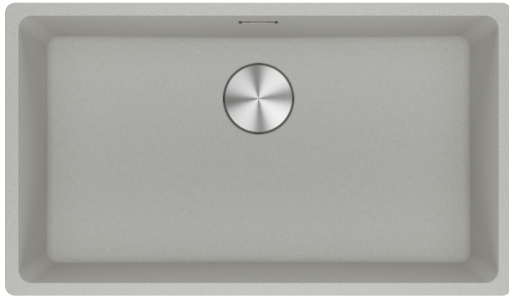

MRG 110-72 3 1/2" BSW ND HOF PL | 125.0686.640

MRG 110-72, Maris, granite, platinum, Franke, undermount, 1 bowl, without drainer, bowl 1 size right to left: 720mm, bowl 1 size front to back: 400mm, bowl 1 depth: 200mm, external size right to left: 753mm, external size front to back: 433mm, 3 1/2", with manual waste kit, without drainer, no tap hole, with overflow

Product Information

Sink type	Bowl (no drainer)
Type of material	Granite
Number of bowls	1
Color	Platinum
Finish	None

Dimensions

External size: right to left	753.0
External size: front to back	433.0
Bowl 1 size: right to left	720.0
Bowl 1 size: front to back	400.0
Bowl 1: depth	200.0

Product identification

Product brand	FRANKE
Product family	Maris
Model range	Maris
Approval logo	CE
Approval logo	UKCA

Properties

Drainers number	No drainer
Product reversibility	no
Tap ledge	No
Waste kit included	yes
Waste kit type	manual
Siphon included	yes
Number of tap holes	None
Soap dispenser hole	no