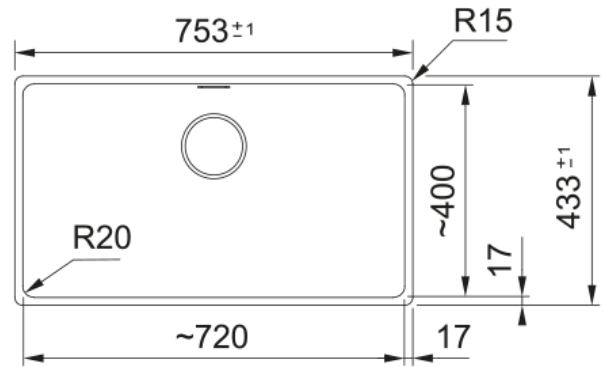

MRG 110-72 3 1/2" BSW ND HOF PL | 125.0686.640

MRG 110-72, Maris, granite, platinum, Franke, undermount, 1 bowl, without drainer, bowl 1 size right to left: 720mm, bowl 1 size front to back: 400mm, bowl 1 depth: 200mm, external size right to left: 753mm, external size front to back: 433mm, 3 1/2", with manual waste kit, without drainer, no tap hole, with overflow

Product Information

Sink type	Bowl (no drainer)
Type of material	Granite
Number of bowls	1
Color	Platinum
Finish	None

Dimensions

External size: right to left	753.0
External size: front to back	433.0
Bowl 1 size: right to left	720.0
Bowl 1 size: front to back	400.0
Bowl 1: depth	200.0

Installation

Minimum cabinet size	80 cm
----------------------	-------

Product specifications

Installation type	Undermount
Waste outlet	3 1/2"
Position of drainer	No drainer
Bowl 1: accessory ledge	no
Active Twist Compatibility	Yes
Installation device	Clamp Bag