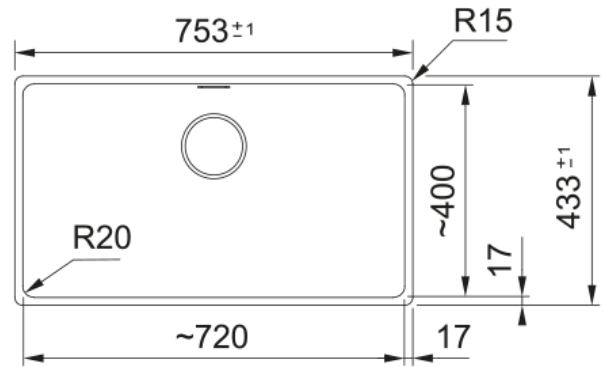

# MRG 110-72 3 1/2" BSW ND HOF ST | 125.0686.639

MRG 110-72, Maris, granite, stone grey, Franke, undermount, 1 bowl, without drainer, bowl 1 size right to left: 720mm, bowl 1 size front to back: 400mm, bowl 1 depth: 200mm, external size right to left: 753mm, external size front to back: 433mm, 3 1/2", with manual waste kit, without drainer, no tap hole, with overflow

## Dimensions

External size: right to left	753.0
External size: front to back	433.0
Bowl 1 size: right to left	720.0
Bowl 1 size: front to back	400.0
Bowl 1: depth	200.0

## Installation

Minimum cabinet size	80 cm
----------------------	-------