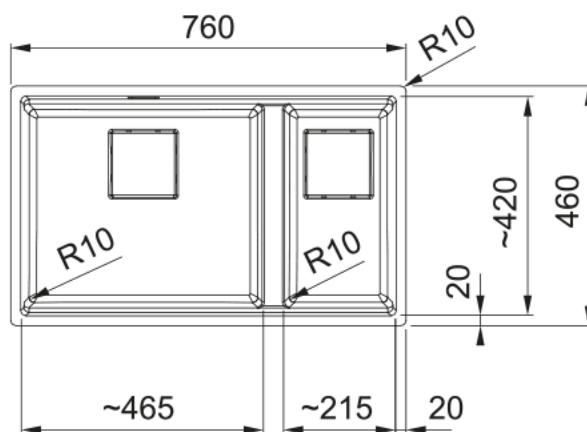

# KNG 120 3 1/2" WWK ND HOF SIP PW | 125.0529.874

KNG 120, 3 1/2", 760mm x 460mm,with waste kit and siphon, no drainer, with hidden overflow, polar white,box

## Dimensions

External size: right to left	760.0
External size: front to back	460.0
Bowl 1 size: right to left	464.0
Bowl 1 size: front to back	420.0
Bowl 1: depth	200.0
Bowl 2 size: right to left	214.0
Bowl 2 size: front to back	420.0
Bowl 2: depth	200.0

## Installation

Minimum cabinet size	80 cm
----------------------	-------