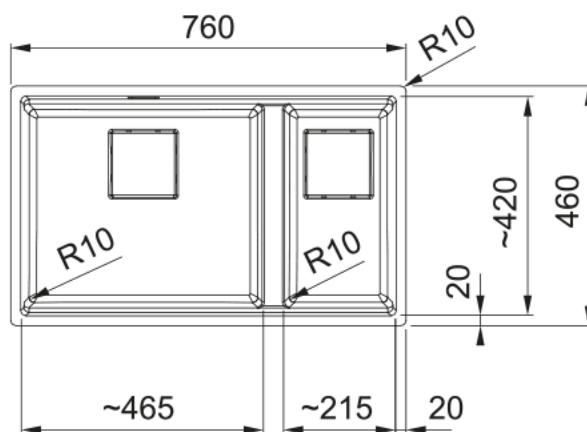

# KNG 120 3 1/2" WWK ND HOF SIP PW | 125.0529.874

KNG 120, 3 1/2", 760mm x 460mm, with waste kit and siphon, no drainer, with hidden overflow, polar white, box

## Dimensions

External size: right to left	760.0
External size: front to back	460.0
Bowl 1 size: right to left	464.0
Bowl 1 size: front to back	420.0
Bowl 1: depth	200.0
Bowl 2 size: right to left	214.0
Bowl 2 size: front to back	420.0
Bowl 2: depth	200.0

## Installation

Minimum cabinet size	80 cm
----------------------	-------