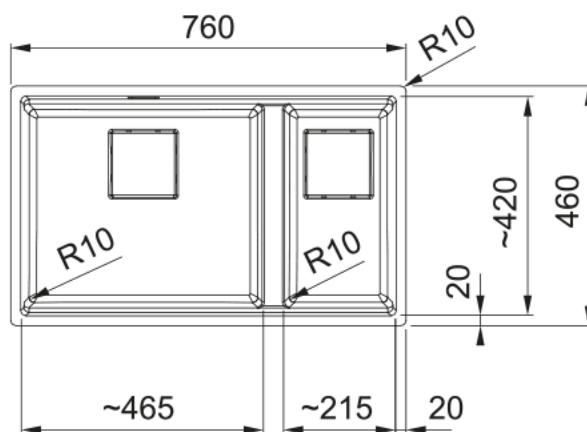

KNG 120 3 1/2" WWK ND HOF SIP ON | 125.0529.871

KNG 120, 3 1/2", 760mm x 460mm,with waste kit and siphon, no drainer, with hidden overflow, onyx,box

Product Information

Sink type	Bowl (no drainer)
Type of material	Granite
Number of bowls	1,5
Color	Onyx
Finish	None

Dimensions

External size: right to left	760.0
External size: front to back	460.0
Bowl 1 size: right to left	464.0
Bowl 1 size: front to back	420.0
Bowl 1: depth	200.0
Bowl 2 size: right to left	214.0
Bowl 2 size: front to back	420.0
Bowl 2: depth	200.0

Installation

Minimum cabinet size	80 cm
----------------------	-------

Product specifications

Installation type	Undermount
Waste outlet	3 1/2"
Position of drainer	No drainer
Bowl 1: accessory ledge	yes
Bowl 2: accessory ledge	Yes
Active Twist Compatibility	Yes