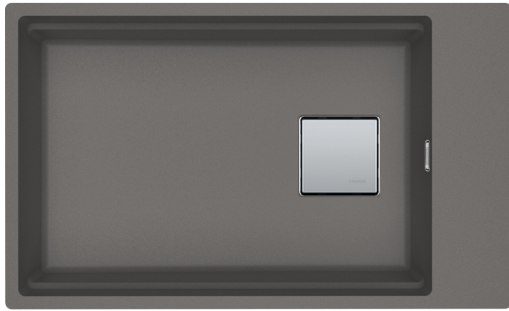

KNG 110-62 3 1/2" WWK ND HOF SIP ST | 125.0529.855

KNG 110-62, 3 1/2", 760mm x 460mm, with waste kit and siphon, no drainer, with hidden overflow, stone grey, box

Product Information

Sink type	Bowl (no drainer)
Type of material	Granite
Number of bowls	1
Color	Stone grey
Finish	None

Dimensions

External size: right to left	760.0
External size: front to back	460.0
Bowl 1 size: right to left	620.0
Bowl 1 size: front to back	420.0
Bowl 1: depth	200.0

Installation

Minimum cabinet size	80 cm
----------------------	-------

Product specifications

Installation type	Undermount
Waste outlet	3 1/2"
Position of drainer	No drainer
Bowl 1: accessory ledge	yes
Active Twist Compatibility	Yes

Product identification

Product brand	FRANKE
Product family	Mythos
Model range	Kubus 2
Approval logo	CE