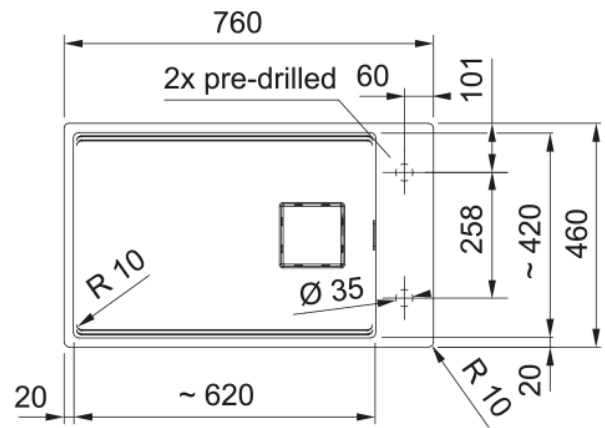

KNG 110-62 3 1/2" WWK ND HOF SIP ST | 125.0529.855

KNG 110-62, 3 1/2", 760mm x 460mm, with waste kit and siphon, no drainer, with hidden overflow, stone grey, box

Product Information

Sink type	Bowl (no drainer)
Type of material	Granite
Number of bowls	1
Color	Stone grey
Finish	None

Dimensions

External size: right to left	760.0
External size: front to back	460.0
Bowl 1 size: right to left	620.0
Bowl 1 size: front to back	420.0
Bowl 1: depth	200.0

Installation

Minimum cabinet size	80 cm
----------------------	-------

Properties

Drainers number	No drainer
Product reversibility	yes

Tap ledge	Yes
Waste kit included	yes
Waste kit type	manual
Siphon included	yes
Number of tap holes	2 - pre drilled
Soap dispenser hole	no