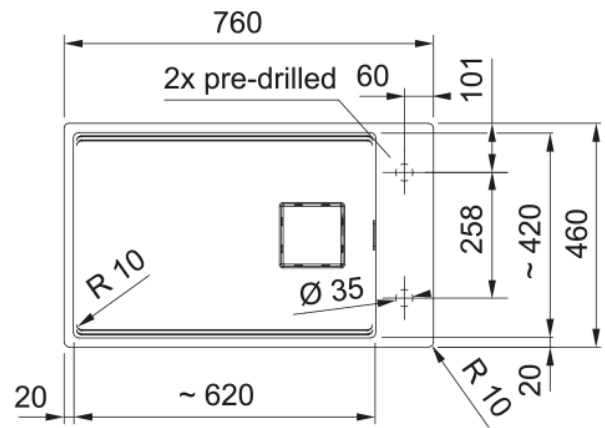

# KNG 110-62 3 1/2" WWK ND HOF SIP ON | 125.0529.612

KNG 110-62, 3 1/2", 760mm x 460mm, with waste kit and siphon, no drainer, with hidden overflow, onyx, box

## Dimensions

External size: right to left	760.0
External size: front to back	460.0
Bowl 1 size: right to left	620.0
Bowl 1 size: front to back	420.0
Bowl 1: depth	200.0