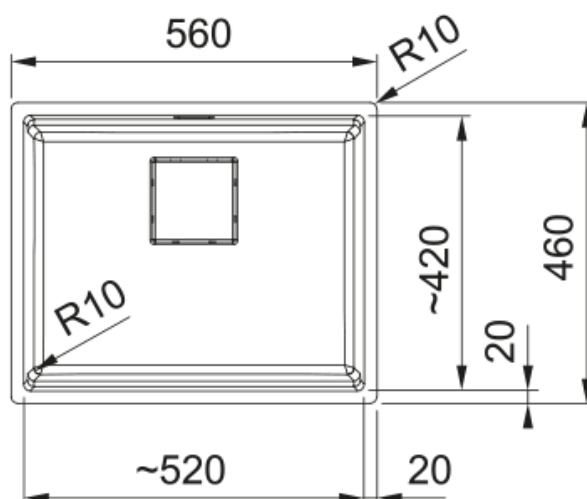

KNG 110-52 3 1/2" WWK ND HOF SIP ST | 125.0529.605

KNG 110-52, 3 1/2", 560mm x 460mm, with waste kit and siphon, no drainer, with hidden overflow, stone grey, box

Product Information

Sink type	Bowl (no drainer)
Type of material	Granite
Number of bowls	1
Color	Stone grey
Finish	None

Dimensions

External size: right to left	560.0
External size: front to back	460.0
Bowl 1 size: right to left	520.0
Bowl 1 size: front to back	420.0
Bowl 1: depth	200.0

Installation

Minimum cabinet size	60 cm
----------------------	-------