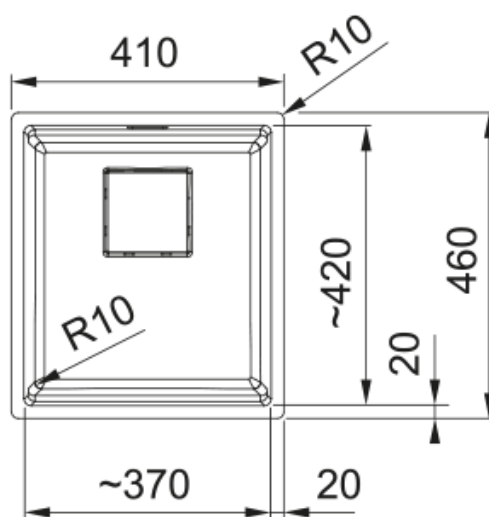

KNG 110-37 3 1/2" WWK ND HOF SIP ON | 125.0529.308

KNG 110-37, 3 1/2", 410mm x 460mm, with waste kit and siphon, no drainer, with hidden overflow, onyx, box

Product Information

Sink type	Bowl (no drainer)
Type of material	Granite
Number of bowls	1
Color	Onyx
Finish	None

Dimensions

External size: right to left	410.0
External size: front to back	460.0
Bowl 1 size: right to left	370.0
Bowl 1 size: front to back	420.0
Bowl 1: depth	200.0

Installation

Minimum cabinet size	45 cm
----------------------	-------