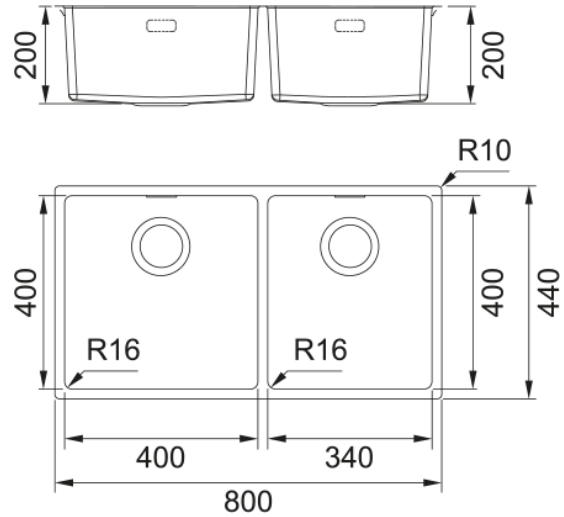

FEX 120-40-34 3 1/2" NWK ND SBL OFH EX | 122.0702.617

FEX 120-40-34 3 1/2", stainless steel, x brushed, steel, undermount, without drainer, bowl 1 size right to left: 400mm, bowl 1 size front to back: 400mm, bowl 1 depth: 200mm, bowl 2 size right to left: 340mm, bowl 2 size front to back: 400mm, bowl 2 depth: 200mm, small bowl left hand side, external size right to left: 800mm, external size front to back: 440mm, waste outlet 3 1/2", without waste kit, with rectangular overflow hole, no tap ledge, no tap hole, no dispenser hole, Export

Product Information

Sink type	Bowl (no drainer)
Type of material	Stainless steel
Number of bowls	2
Color	Steel
Finish	Brushed

Dimensions

External size: right to left	800.0
External size: front to back	440.0
Bowl 1 size: right to left	400.0
Bowl 1 size: front to back	400.0
Bowl 1: depth	200.0
Bowl 2 size: right to left	340.0
Bowl 2 size: front to back	400.0
Bowl 2: depth	200.0

Installation

Minimum cabinet size	90 cm
----------------------	-------

Product specifications

Installation type	Undermount
Waste outlet	3 1/2"
Position of drainer	No drainer
Bowl 1: accessory ledge	no
Active Twist Compatibility	No