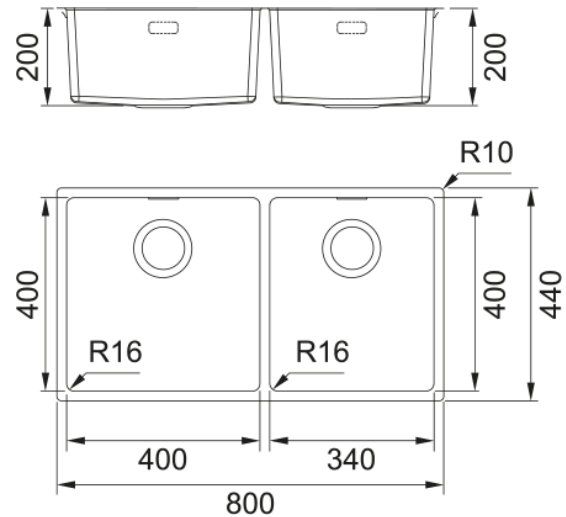

# FEX 120-40-34 3 1/2" NWK ND SBL OFH EX | 122.0702.617

FEX 120-40-34 3 1/2", stainless steel, x brushed, steel, undermount, without drainer, bowl 1 size right to left: 400mm, bowl 1 size front to back: 400mm, bowl 1 depth: 200mm, bowl 2 size right to left: 340mm, bowl 2 size front to back: 400mm, bowl 2 depth: 200mm, small bowl left hand side, external size right to left: 800mm, external size front to back: 440mm, waste outlet 3 1/2", without waste kit, with rectangular overflow hole, no tap ledge, no tap hole, no dispenser hole, Export

## Dimensions

External size: right to left	800.0
External size: front to back	440.0
Bowl 1 size: right to left	400.0
Bowl 1 size: front to back	400.0
Bowl 1: depth	200.0
Bowl 2 size: right to left	340.0
Bowl 2 size: front to back	400.0
Bowl 2: depth	200.0

## Installation

Minimum cabinet size	90 cm
----------------------	-------