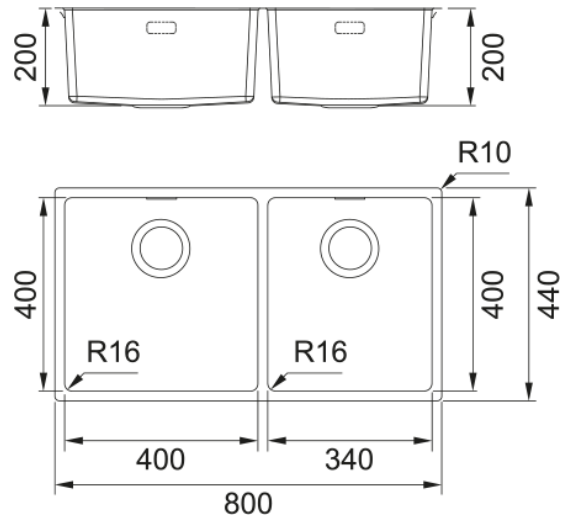

Felix FEX 120-40-35 SBR | 122.0702.616

Felix FEX 120-40-35 SBR 800x440mm, Double Bowl Flushmount/Standard/Undermount, Stainless Steel, 10 Year Warranty.

Product Information

Sink type	Bowl (no drainer)
Type of material	Stainless Steel
Number of bowls	2
Color	Steel
Finish	X Brushed

Dimensions

External size: right to left	800.0
External size: front to back	440.0
Bowl 1 size: right to left	400.0
Bowl 1 size: front to back	400.0
Bowl 1: depth	200.0
Bowl 2 size: right to left	340.0
Bowl 2 size: front to back	400.0
Bowl 2: depth	200.0

Installation

Minimum cabinet size	90 cm
----------------------	-------

Product specifications

Installation type	Undermount
Waste outlet	3 1/2"
Position of drainer	No drainer
Bowl 1: accessory ledge	no
Active Twist Compatibility	No