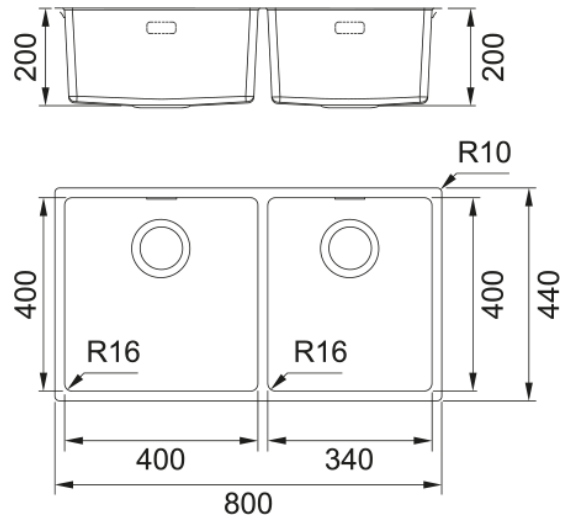

Felix FEX 120-40-35 SBR | 122.0702.616

Felix FEX 120-40-35 SBR 800x440mm, Double Bowl Flushmount/Standard/Undermount, Stainless Steel, 10 Year Warranty.

Product Information

Sink type	Bowl (no drainer)
Type of material	Stainless steel
Number of bowls	2
Color	Steel
Finish	Brushed

Dimensions

External size: right to left	800.0
External size: front to back	440.0
Bowl 1 size: right to left	400.0
Bowl 1 size: front to back	400.0
Bowl 1: depth	200.0
Bowl 2 size: right to left	340.0
Bowl 2 size: front to back	400.0
Bowl 2: depth	200.0

Installation

Minimum cabinet size	90 cm
----------------------	-------

Product specifications

Installation type	Undermount
Waste outlet	3 1/2"
Position of drainer	No drainer
Bowl 1: accessory ledge	no
Active Twist Compatibility	No