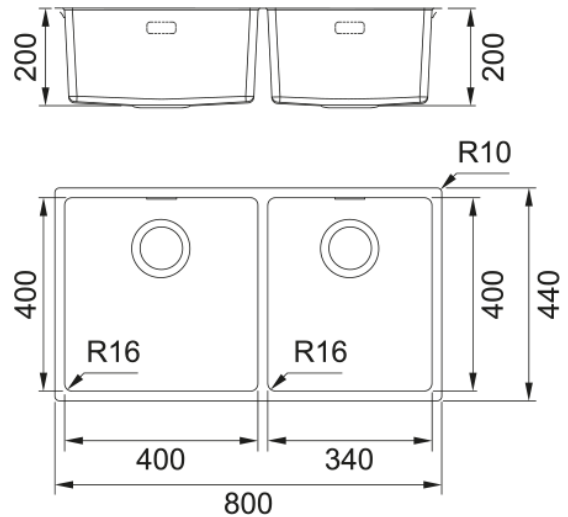

Felix FEX 120-40-35 SBR | 122.0702.616

Felix FEX 120-40-35 SBR 800x440mm, Double Bowl Flushmount/Standard/Undermount, Stainless Steel, 10 Year Warranty.

Product Information

Sink type	Bowl (no drainer)
Type of material	Stainless Steel
Number of bowls	2
Color	Steel
Finish	X Brushed

Dimensions

External size: right to left	800.0
External size: front to back	440.0
Bowl 1 size: right to left	400.0
Bowl 1 size: front to back	400.0
Bowl 1: depth	200.0
Bowl 2 size: right to left	340.0
Bowl 2 size: front to back	400.0
Bowl 2: depth	200.0

Installation

Minimum cabinet size	90 cm
----------------------	-------

Product specifications

Installation type	Undermount
Waste outlet	3 1/2"
Position of drainer	No drainer
Bowl 1: accessory ledge	no
Active Twist Compatibility	No