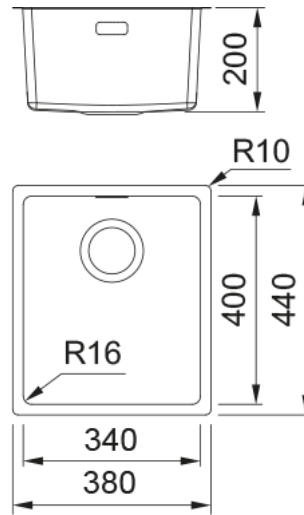

Felix FEX 110-34 | 122.0702.615

Felix FEX 110-34 380x440mm, Single Bowl Undermount, Stainless Steel, 10 Year Warranty.

Product Information

Sink type	Bowl (no drainer)
Type of material	Stainless steel
Number of bowls	1
Color	Steel
Finish	Brushed

Dimensions

External size: right to left	380.0
External size: front to back	440.0
Bowl 1 size: right to left	340.0
Bowl 1 size: front to back	400.0
Bowl 1: depth	200.0

Installation

Minimum cabinet size	40 cm
----------------------	-------

Product specifications

Installation type	Undermount
Waste outlet	3 1/2"
Position of drainer	No drainer
Bowl 1: accessory ledge	no
Active Twist Compatibility	No

Product identification

Product brand	FRANKE
Product family	Maris
Model range	Felix
Approval logo	CE

Properties

Drainers number	No drainer
Product reversibility	no

Tap ledge	No
Waste kit included	no
Waste kit type	no wastekit
Siphon included	no
Number of tap holes	None
Soap dispenser hole	no