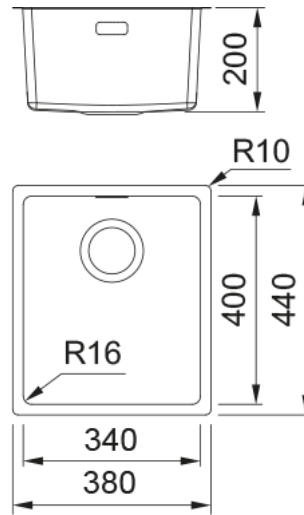

Felix FEX 110-34 | 122.0702.615

Felix FEX 110-34 380x440mm, Single Bowl Undermount, Stainless Steel, 10 Year Warranty.

Product Information

Sink type	Bowl (no drainer)
Type of material	Stainless Steel
Number of bowls	1
Color	Steel
Finish	X Brushed

Dimensions

External size: right to left	380.0
External size: front to back	440.0
Bowl 1 size: right to left	340.0
Bowl 1 size: front to back	400.0
Bowl 1: depth	200.0

Installation

Minimum cabinet size	40 cm
----------------------	-------

Product specifications

Installation type	Undermount
Waste outlet	3 1/2"
Position of drainer	No drainer
Bowl 1: accessory ledge	no
Active Twist Compatibility	No

Product identification

Product brand	FRANKE
Product family	Maris
Model range	Felix
Approval logo	CE

Properties

Drainers number	No drainer
Product reversibility	No

Tap ledge	No
Waste kit included	no
Waste kit type	no wastekit
Siphon included	no
Number of tap holes	None
Soap dispenser hole	no